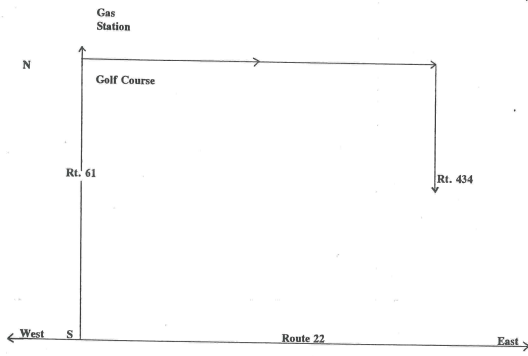

DIRECTIONS TO SCHUYLKILL COUNTRY CLUB

- Take Route 22 West to Route 61
- Take Route 61 North until you see Golf Course on your right. Take the first right after you see the Golf Course. Tobash's Gas Station is the landmark.
- Go to Route 443. Take a right on Route 443. The Country Club entrance is on the right about 1/4 mile up the road.