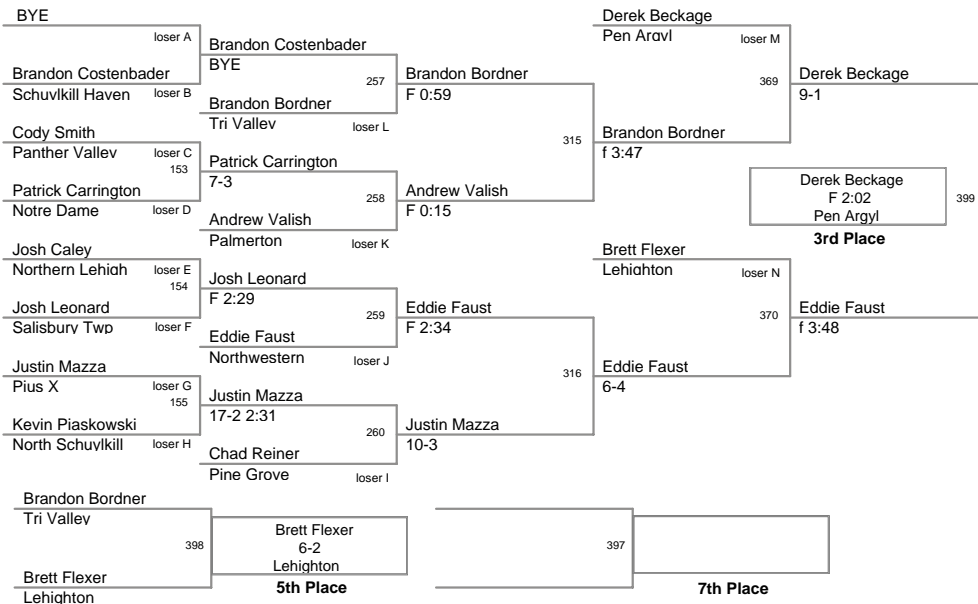

<u>Plc</u>	<u>Points</u>	<u>Team</u>
1	230.0	Northwestern
2	172.0	Northern Lehigh
3	130.0	Beth. Cath.
4	103.5	Wilson
5	98.0	Saucon Valley
6	75.5	Pen Argyl
7	75.0	Pine Grove
8	71.5	Palmerton
9	67.5	Notre Dame
10	56.0	Tamaqua
11	54.0	Lehighton
12	47.0	Tri Valley
13	45.0	Catasauqua
14	43.0	Pius X
15	40.0	North Schuylkill
16	30.0	Panther Valley
17	29.0	Mahanoy
18	28.0	Jim Thorpe
19	15.0	Schuylkill Haven
20	13.0	Allentown CC
21	11.0	Salisbury Twp
22	6.0	Palisades
23		Williams Valley

**103 Lbs**

**112 Lbs**

**119 Lbs**

**125 Lbs**

**130 Lbs**

**135 Lbs**

**140 Lbs**

**145 Lbs**

**160 Lbs**

**171 Lbs**

**189 Lbs**

**215 Lbs**

**285 Lbs**