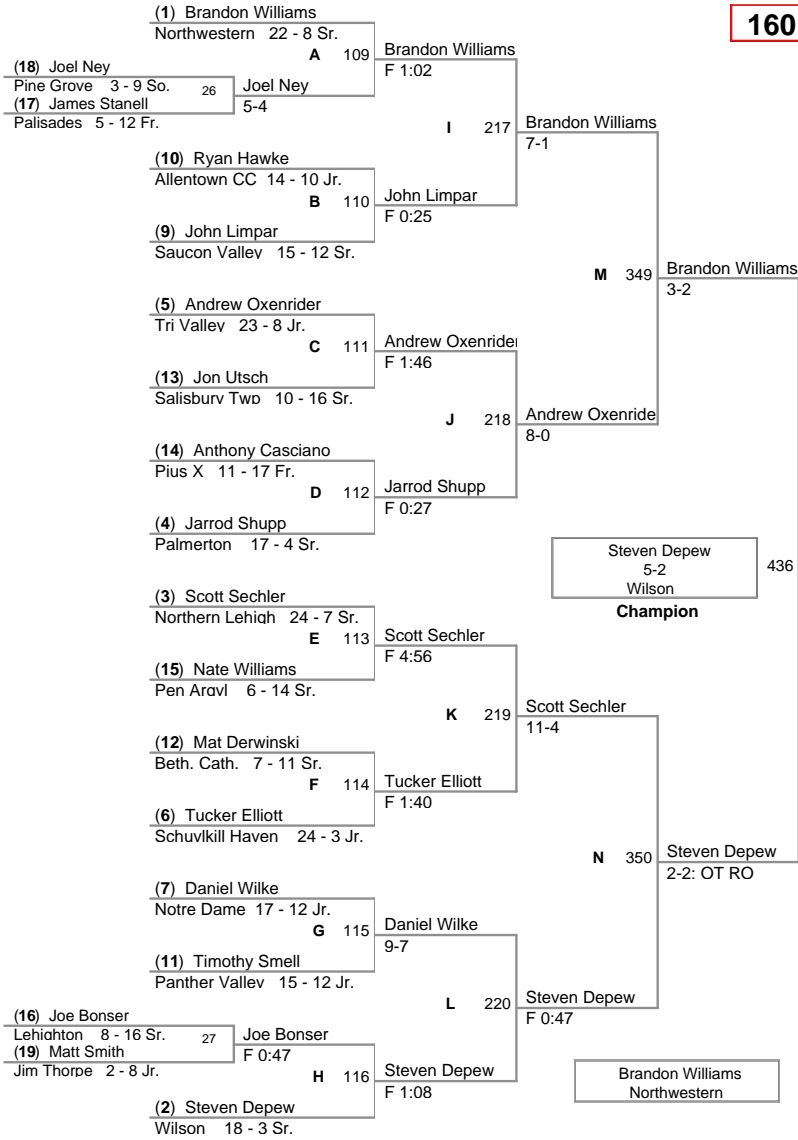

<u>Plc</u>	<u>Points</u>	<u>Team</u>
1	230.0	Northwestern
2	172.0	Northern Lehigh
3	130.0	Beth. Cath.
4	103.5	Wilson
5	98.0	Saucon Valley
6	75.5	Pen Argyl
7	75.0	Pine Grove
8	71.5	Palmerton
9	67.5	Notre Dame
10	56.0	Tamaqua
11	54.0	Lehighton
12	47.0	Tri Valley
13	45.0	Catasauqua
14	43.0	Pius X
15	40.0	North Schuylkill
16	30.0	Panther Valley
17	29.0	Mahanoy
18	28.0	Jim Thorpe
19	15.0	Schuylkill Haven
20	13.0	Allentown CC
21	11.0	Salisbury Twp
22	6.0	Palisades
23		Williams Valley

**103 Lbs**

**112 Lbs**

**119 Lbs**

**125 Lbs**

**130 Lbs**

**135 Lbs**

**140 Lbs**

**145 Lbs**

**160 Lbs**

**171 Lbs**

**189 Lbs**

**215 Lbs**

**285 Lbs**