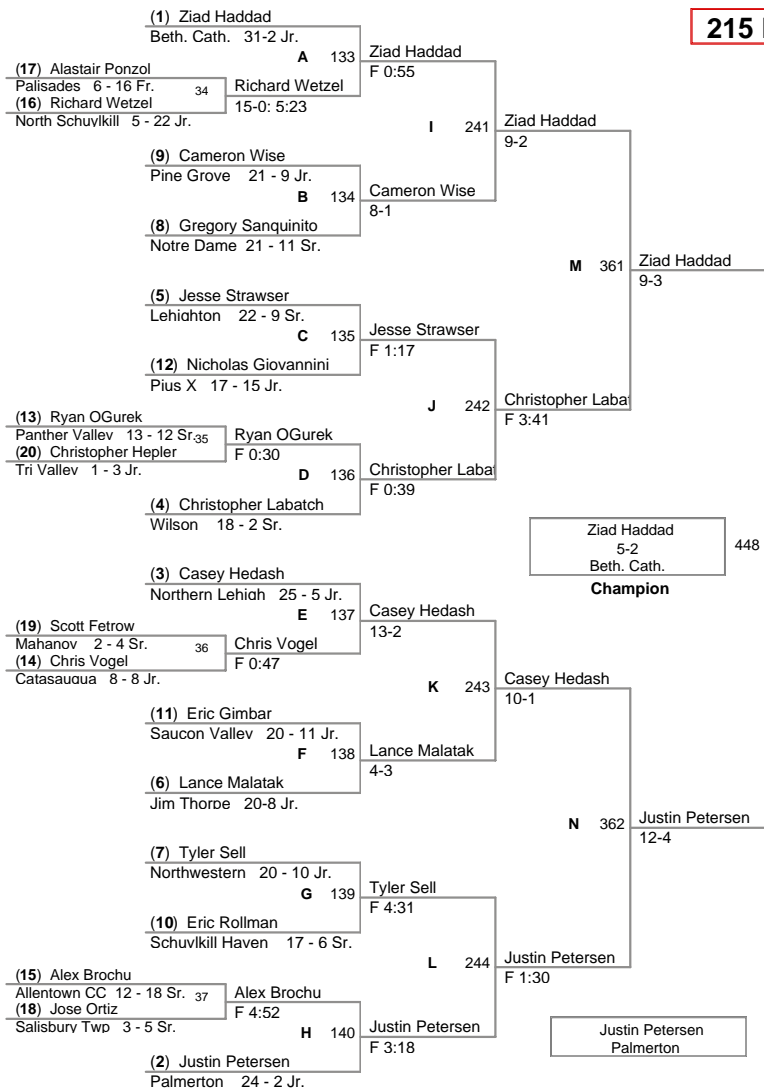

<u>Plc</u>	<u>Points</u>	<u>Team</u>
1	230.0	Northwestern
2	172.0	Northern Lehigh
3	130.0	Beth. Cath.
4	103.5	Wilson
5	98.0	Saucon Valley
6	75.5	Pen Argyl
7	75.0	Pine Grove
8	71.5	Palmerton
9	67.5	Notre Dame
10	56.0	Tamaqua
11	54.0	Lehighton
12	47.0	Tri Valley
13	45.0	Catasauqua
14	43.0	Pius X
15	40.0	North Schuylkill
16	30.0	Panther Valley
17	29.0	Mahanoy
18	28.0	Jim Thorpe
19	15.0	Schuylkill Haven
20	13.0	Allentown CC
21	11.0	Salisbury Twp
22	6.0	Palisades
23		Williams Valley

**103 Lbs**

**112 Lbs**

**119 Lbs**

**125 Lbs**

**130 Lbs**

**135 Lbs**

**140 Lbs**

**145 Lbs**

**160 Lbs**

**171 Lbs**

**189 Lbs**

**215 Lbs**

**285 Lbs**