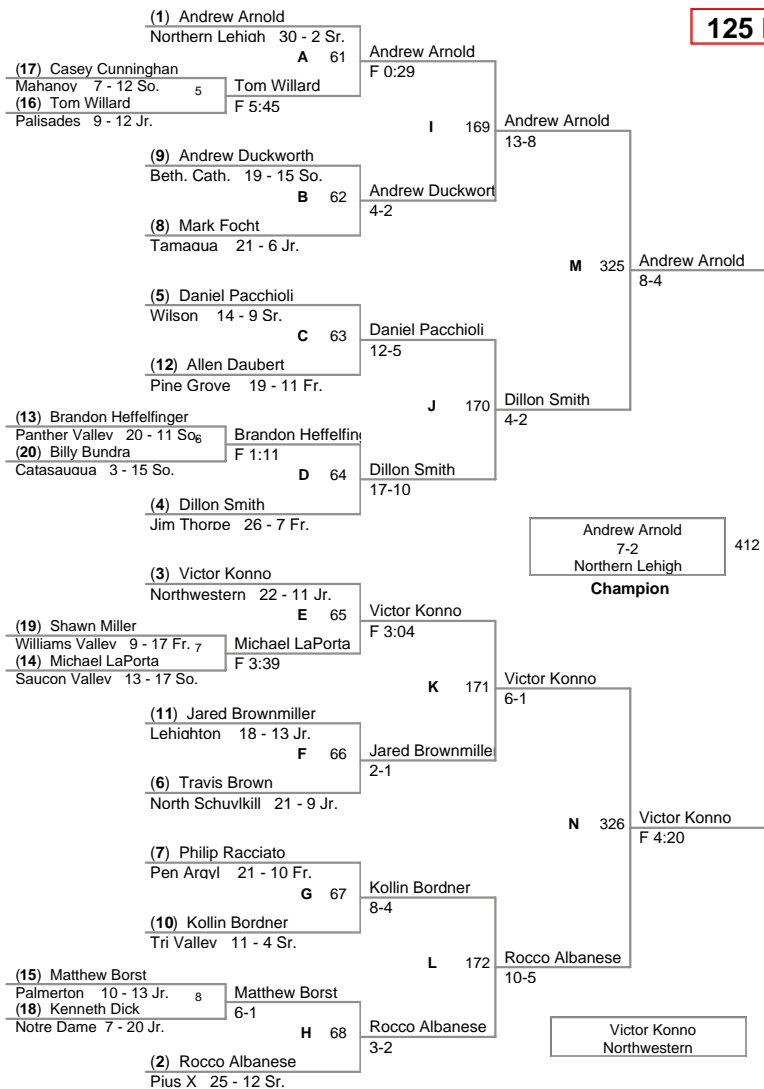

<u>Plc</u>	<u>Points</u>	<u>Team</u>
1	230.0	Northwestern
2	172.0	Northern Lehigh
3	130.0	Beth. Cath.
4	103.5	Wilson
5	98.0	Saucon Valley
6	75.5	Pen Argyl
7	75.0	Pine Grove
8	71.5	Palmerton
9	67.5	Notre Dame
10	56.0	Tamaqua
11	54.0	Lehighton
12	47.0	Tri Valley
13	45.0	Catasauqua
14	43.0	Pius X
15	40.0	North Schuylkill
16	30.0	Panther Valley
17	29.0	Mahanoy
18	28.0	Jim Thorpe
19	15.0	Schuylkill Haven
20	13.0	Allentown CC
21	11.0	Salisbury Twp
22	6.0	Palisades
23		Williams Valley

**103 Lbs**

**112 Lbs**

**119 Lbs**

**125 Lbs**

**130 Lbs**

**135 Lbs**

**140 Lbs**

**145 Lbs**

**160 Lbs**

**171 Lbs**

**189 Lbs**

**215 Lbs**

**285 Lbs**