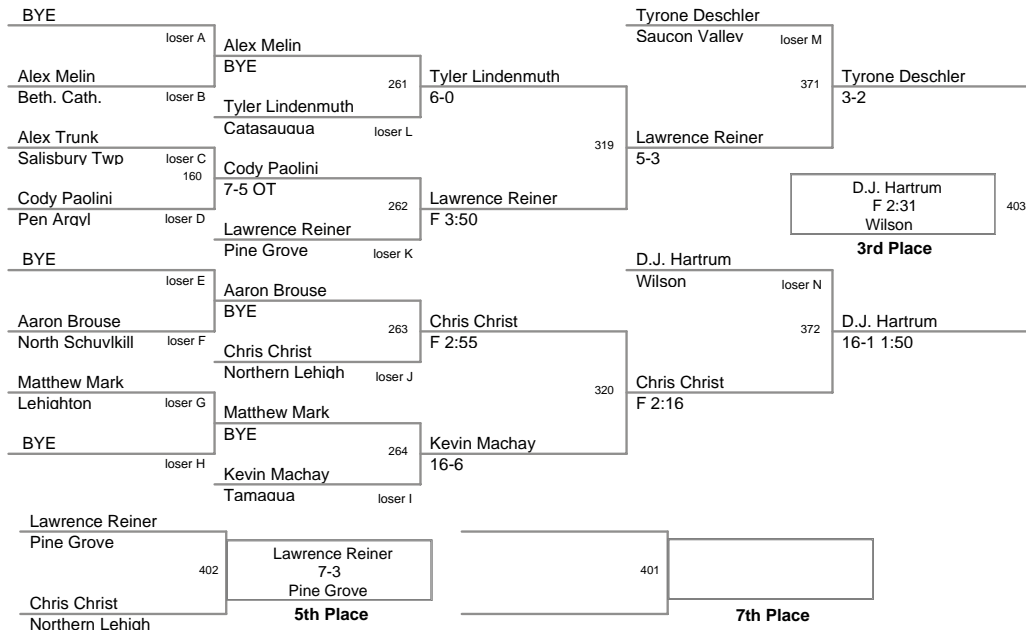

<u>Plc</u>	<u>Points</u>	<u>Team</u>
1	230.0	Northwestern
2	172.0	Northern Lehigh
3	130.0	Beth. Cath.
4	103.5	Wilson
5	98.0	Saucon Valley
6	75.5	Pen Argyl
7	75.0	Pine Grove
8	71.5	Palmerton
9	67.5	Notre Dame
10	56.0	Tamaqua
11	54.0	Lehighton
12	47.0	Tri Valley
13	45.0	Catasauqua
14	43.0	Pius X
15	40.0	North Schuylkill
16	30.0	Panther Valley
17	29.0	Mahanoy
18	28.0	Jim Thorpe
19	15.0	Schuylkill Haven
20	13.0	Allentown CC
21	11.0	Salisbury Twp
22	6.0	Palisades
23		Williams Valley

**103 Lbs**

**112 Lbs**

**119 Lbs**

**125 Lbs**

**130 Lbs**

**135 Lbs**

**140 Lbs**

**145 Lbs**

**160 Lbs**

**171 Lbs**

**189 Lbs**

**215 Lbs**

**285 Lbs**