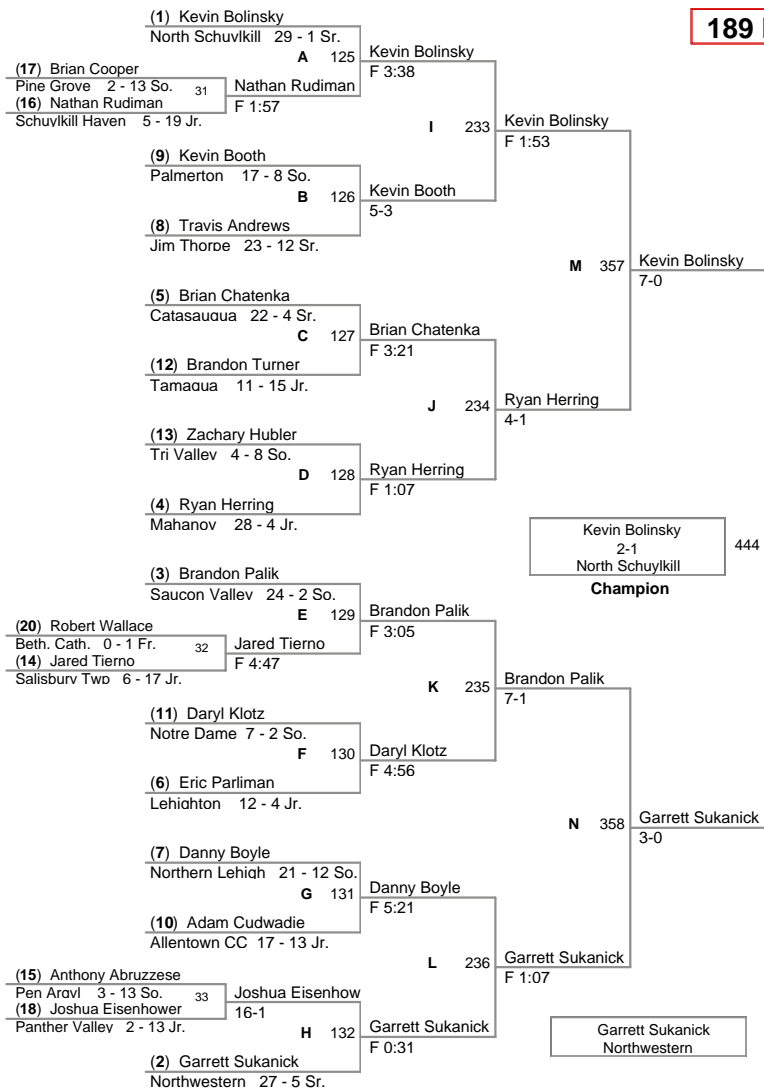

<u>Plc</u>	<u>Points</u>	<u>Team</u>
1	230.0	Northwestern
2	172.0	Northern Lehigh
3	130.0	Beth. Cath.
4	103.5	Wilson
5	98.0	Saucon Valley
6	75.5	Pen Argyl
7	75.0	Pine Grove
8	71.5	Palmerton
9	67.5	Notre Dame
10	56.0	Tamaqua
11	54.0	Lehighton
12	47.0	Tri Valley
13	45.0	Catasauqua
14	43.0	Pius X
15	40.0	North Schuylkill
16	30.0	Panther Valley
17	29.0	Mahanoy
18	28.0	Jim Thorpe
19	15.0	Schuylkill Haven
20	13.0	Allentown CC
21	11.0	Salisbury Twp
22	6.0	Palisades
23		Williams Valley

**103 Lbs**

**112 Lbs**

**119 Lbs**

**125 Lbs**

**130 Lbs**

**135 Lbs**

**140 Lbs**

**145 Lbs**

**160 Lbs**

**171 Lbs**

**189 Lbs**

**215 Lbs**

**285 Lbs**