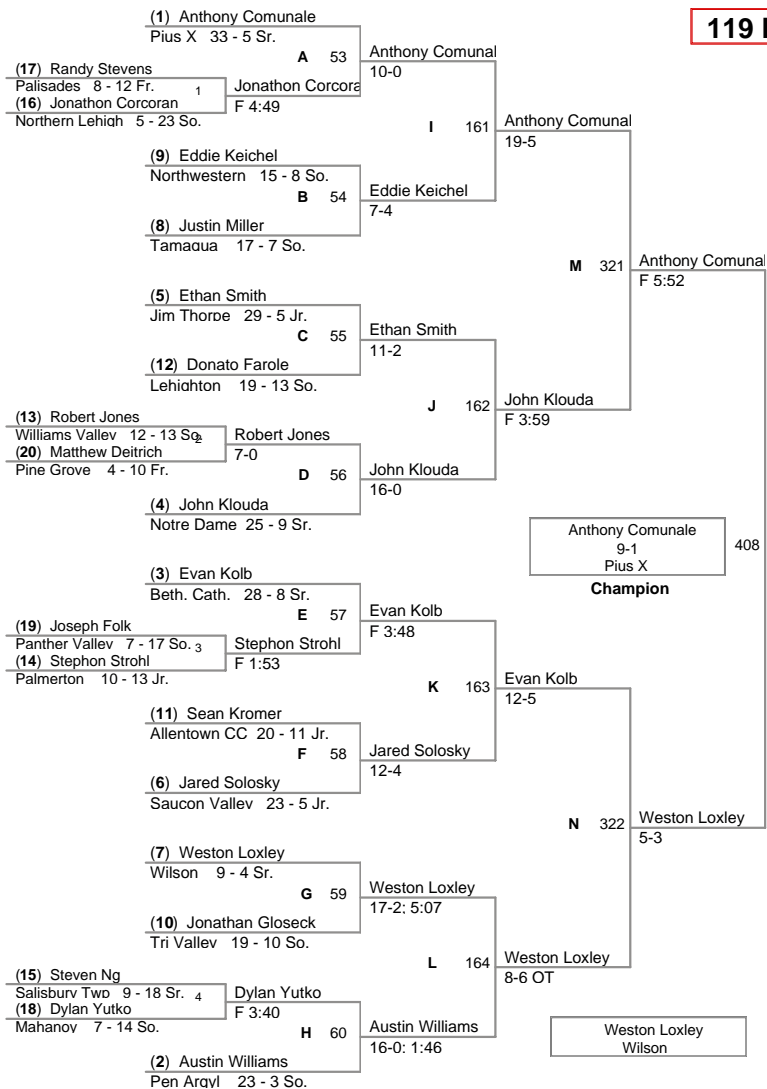

<u>Plc</u>	<u>Points</u>	<u>Team</u>
1	230.0	Northwestern
2	172.0	Northern Lehigh
3	130.0	Beth. Cath.
4	103.5	Wilson
5	98.0	Saucon Valley
6	75.5	Pen Argyl
7	75.0	Pine Grove
8	71.5	Palmerton
9	67.5	Notre Dame
10	56.0	Tamaqua
11	54.0	Lehighton
12	47.0	Tri Valley
13	45.0	Catasauqua
14	43.0	Pius X
15	40.0	North Schuylkill
16	30.0	Panther Valley
17	29.0	Mahanoy
18	28.0	Jim Thorpe
19	15.0	Schuylkill Haven
20	13.0	Allentown CC
21	11.0	Salisbury Twp
22	6.0	Palisades
23		Williams Valley

**103 Lbs**

**112 Lbs**

**119 Lbs**

**125 Lbs**

**130 Lbs**

**135 Lbs**

**140 Lbs**

**145 Lbs**

**160 Lbs**

**171 Lbs**

**189 Lbs**

**215 Lbs**

**285 Lbs**