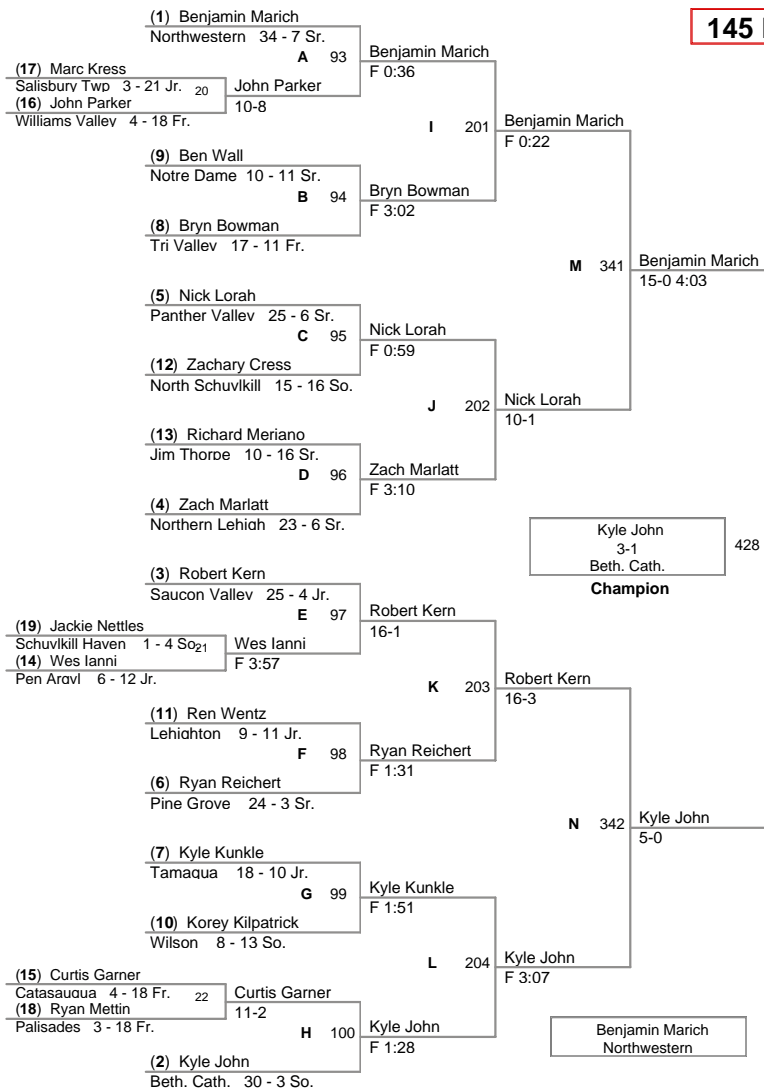

<u>Plc</u>	<u>Points</u>	<u>Team</u>
1	230.0	Northwestern
2	172.0	Northern Lehigh
3	130.0	Beth. Cath.
4	103.5	Wilson
5	98.0	Saucon Valley
6	75.5	Pen Argyl
7	75.0	Pine Grove
8	71.5	Palmerton
9	67.5	Notre Dame
10	56.0	Tamaqua
11	54.0	Lehighton
12	47.0	Tri Valley
13	45.0	Catasauqua
14	43.0	Pius X
15	40.0	North Schuylkill
16	30.0	Panther Valley
17	29.0	Mahanoy
18	28.0	Jim Thorpe
19	15.0	Schuylkill Haven
20	13.0	Allentown CC
21	11.0	Salisbury Twp
22	6.0	Palisades
23		Williams Valley

**103 Lbs**

**112 Lbs**

**119 Lbs**

**125 Lbs**

**130 Lbs**

**135 Lbs**

**140 Lbs**

**145 Lbs**

**160 Lbs**

**171 Lbs**

**189 Lbs**

**215 Lbs**

**285 Lbs**