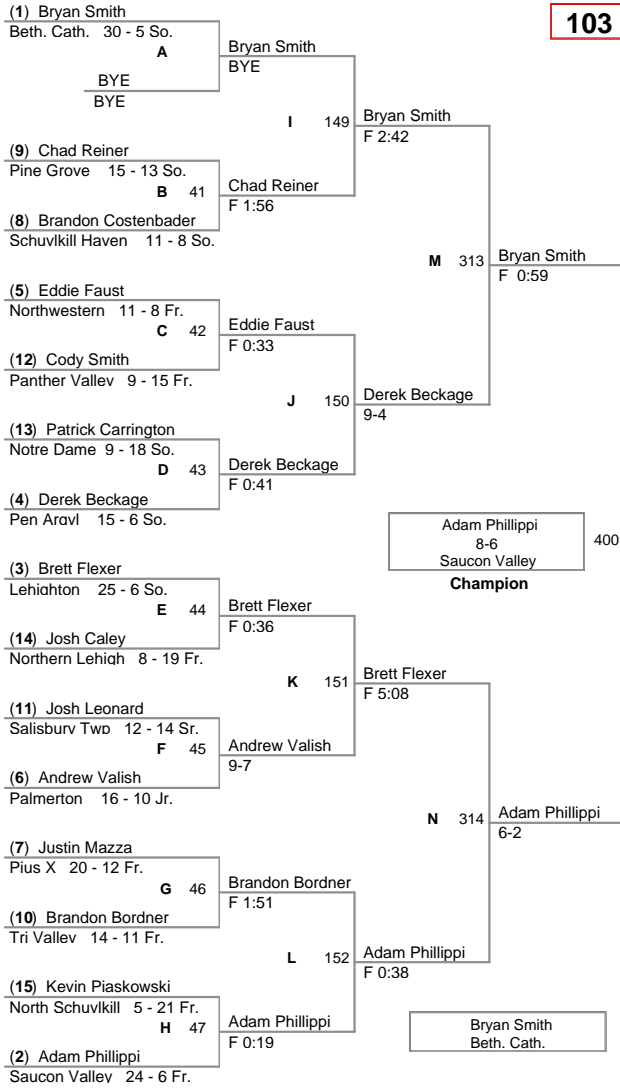

<u>Plc</u>	<u>Points</u>	<u>Team</u>
1	230.0	Northwestern
2	172.0	Northern Lehigh
3	130.0	Beth. Cath.
4	103.5	Wilson
5	98.0	Saucon Valley
6	75.5	Pen Argyl
7	75.0	Pine Grove
8	71.5	Palmerton
9	67.5	Notre Dame
10	56.0	Tamaqua
11	54.0	Lehighton
12	47.0	Tri Valley
13	45.0	Catasauqua
14	43.0	Pius X
15	40.0	North Schuylkill
16	30.0	Panther Valley
17	29.0	Mahanoy
18	28.0	Jim Thorpe
19	15.0	Schuylkill Haven
20	13.0	Allentown CC
21	11.0	Salisbury Twp
22	6.0	Palisades
23		Williams Valley

**103 Lbs**

**112 Lbs**

**119 Lbs**

**125 Lbs**

**130 Lbs**

**135 Lbs**

**140 Lbs**

**145 Lbs**

**160 Lbs**

**171 Lbs**

**189 Lbs**

**215 Lbs**

**285 Lbs**