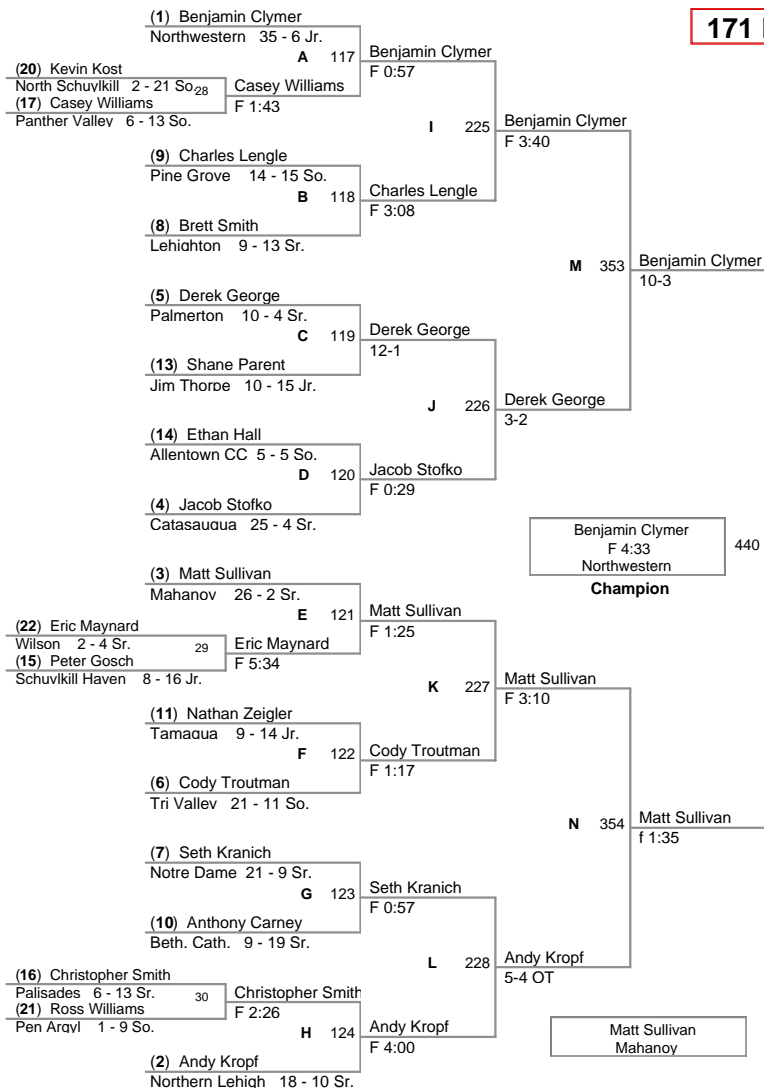

<u>Plc</u>	<u>Points</u>	<u>Team</u>
1	230.0	Northwestern
2	172.0	Northern Lehigh
3	130.0	Beth. Cath.
4	103.5	Wilson
5	98.0	Saucon Valley
6	75.5	Pen Argyl
7	75.0	Pine Grove
8	71.5	Palmerton
9	67.5	Notre Dame
10	56.0	Tamaqua
11	54.0	Lehighton
12	47.0	Tri Valley
13	45.0	Catasauqua
14	43.0	Pius X
15	40.0	North Schuylkill
16	30.0	Panther Valley
17	29.0	Mahanoy
18	28.0	Jim Thorpe
19	15.0	Schuylkill Haven
20	13.0	Allentown CC
21	11.0	Salisbury Twp
22	6.0	Palisades
23		Williams Valley

**103 Lbs**

**112 Lbs**

**119 Lbs**

**125 Lbs**

**130 Lbs**

**135 Lbs**

**140 Lbs**

**145 Lbs**

**160 Lbs**

**171 Lbs**

**189 Lbs**

**215 Lbs**

**285 Lbs**