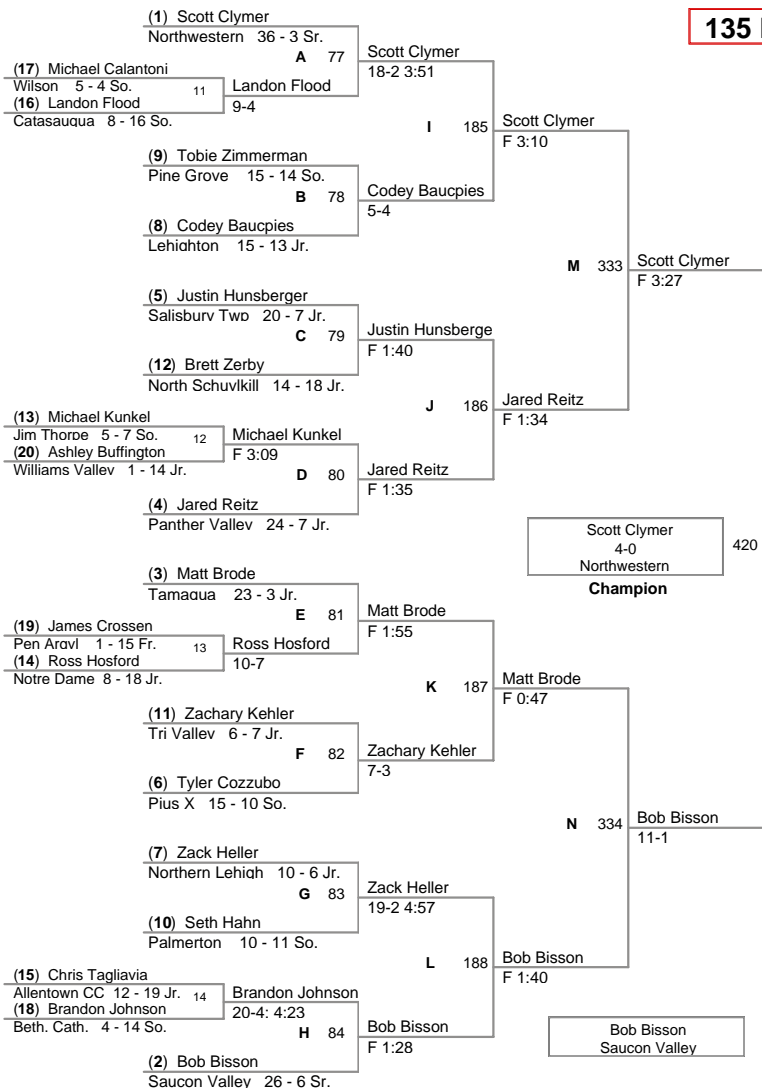

<u>Plc</u>	<u>Points</u>	<u>Team</u>
1	230.0	Northwestern
2	172.0	Northern Lehigh
3	130.0	Beth. Cath.
4	103.5	Wilson
5	98.0	Saucon Valley
6	75.5	Pen Argyl
7	75.0	Pine Grove
8	71.5	Palmerton
9	67.5	Notre Dame
10	56.0	Tamaqua
11	54.0	Lehighton
12	47.0	Tri Valley
13	45.0	Catasauqua
14	43.0	Pius X
15	40.0	North Schuylkill
16	30.0	Panther Valley
17	29.0	Mahanoy
18	28.0	Jim Thorpe
19	15.0	Schuylkill Haven
20	13.0	Allentown CC
21	11.0	Salisbury Twp
22	6.0	Palisades
23		Williams Valley

**103 Lbs**

**112 Lbs**

**119 Lbs**

**125 Lbs**

**130 Lbs**

**135 Lbs**

**140 Lbs**

**145 Lbs**

**160 Lbs**

**171 Lbs**

**189 Lbs**

**215 Lbs**

**285 Lbs**