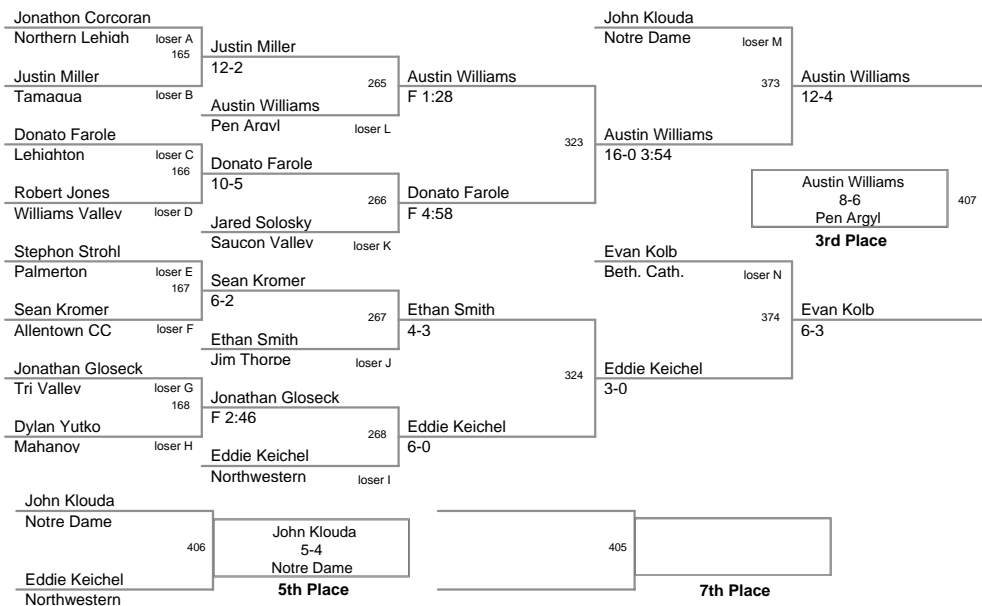

<u>Plc</u>	<u>Points</u>	<u>Team</u>
1	230.0	Northwestern
2	172.0	Northern Lehigh
3	130.0	Beth. Cath.
4	103.5	Wilson
5	98.0	Saucon Valley
6	75.5	Pen Argyl
7	75.0	Pine Grove
8	71.5	Palmerton
9	67.5	Notre Dame
10	56.0	Tamaqua
11	54.0	Lehighton
12	47.0	Tri Valley
13	45.0	Catasauqua
14	43.0	Pius X
15	40.0	North Schuylkill
16	30.0	Panther Valley
17	29.0	Mahanoy
18	28.0	Jim Thorpe
19	15.0	Schuylkill Haven
20	13.0	Allentown CC
21	11.0	Salisbury Twp
22	6.0	Palisades
23		Williams Valley

**103 Lbs**

**112 Lbs**

**119 Lbs**

**125 Lbs**

**130 Lbs**

**135 Lbs**

**140 Lbs**

**145 Lbs**

**160 Lbs**

**171 Lbs**

**189 Lbs**

**215 Lbs**

**285 Lbs**