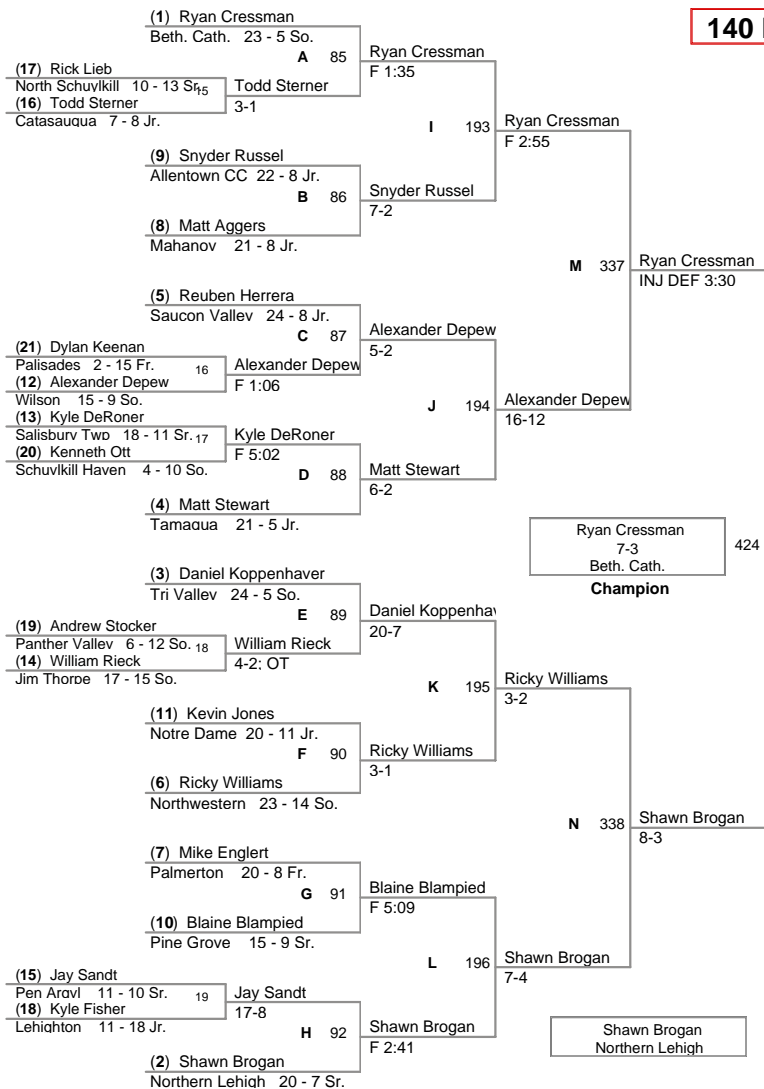

<u>Plc</u>	<u>Points</u>	<u>Team</u>
1	230.0	Northwestern
2	172.0	Northern Lehigh
3	130.0	Beth. Cath.
4	103.5	Wilson
5	98.0	Saucon Valley
6	75.5	Pen Argyl
7	75.0	Pine Grove
8	71.5	Palmerton
9	67.5	Notre Dame
10	56.0	Tamaqua
11	54.0	Lehighton
12	47.0	Tri Valley
13	45.0	Catasauqua
14	43.0	Pius X
15	40.0	North Schuylkill
16	30.0	Panther Valley
17	29.0	Mahanoy
18	28.0	Jim Thorpe
19	15.0	Schuylkill Haven
20	13.0	Allentown CC
21	11.0	Salisbury Twp
22	6.0	Palisades
23		Williams Valley

**103 Lbs**

**112 Lbs**

**119 Lbs**

**125 Lbs**

**130 Lbs**

**135 Lbs**

**140 Lbs**

**145 Lbs**

**160 Lbs**

**171 Lbs**

**189 Lbs**

**215 Lbs**

**285 Lbs**