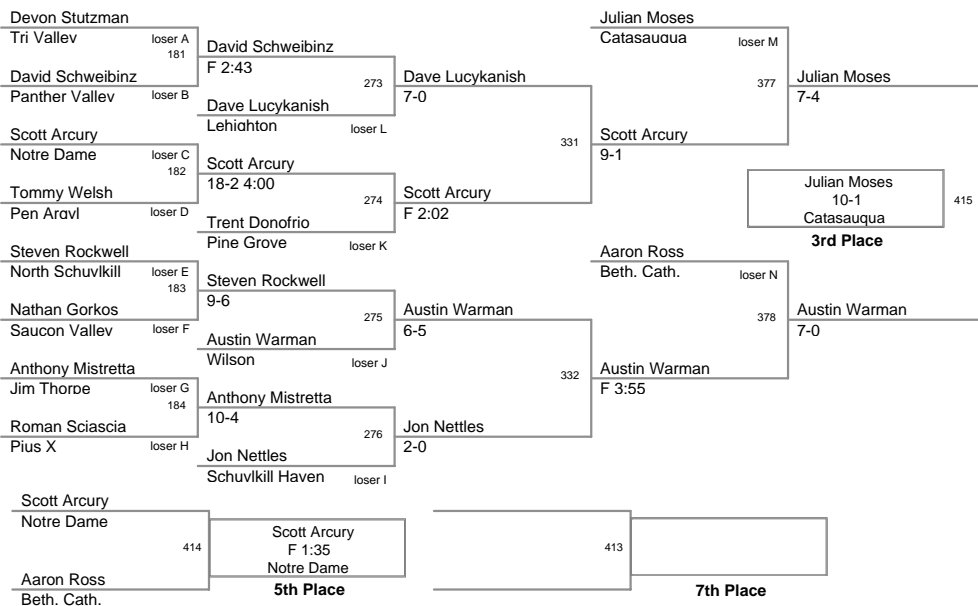

<u>Plc</u>	<u>Points</u>	<u>Team</u>
1	230.0	Northwestern
2	172.0	Northern Lehigh
3	130.0	Beth. Cath.
4	103.5	Wilson
5	98.0	Saucon Valley
6	75.5	Pen Argyl
7	75.0	Pine Grove
8	71.5	Palmerton
9	67.5	Notre Dame
10	56.0	Tamaqua
11	54.0	Lehighton
12	47.0	Tri Valley
13	45.0	Catasauqua
14	43.0	Pius X
15	40.0	North Schuylkill
16	30.0	Panther Valley
17	29.0	Mahanoy
18	28.0	Jim Thorpe
19	15.0	Schuylkill Haven
20	13.0	Allentown CC
21	11.0	Salisbury Twp
22	6.0	Palisades
23		Williams Valley

**103 Lbs**

**112 Lbs**

**119 Lbs**

**125 Lbs**

**130 Lbs**

**135 Lbs**

**140 Lbs**

**145 Lbs**

**160 Lbs**

**171 Lbs**

**189 Lbs**

**215 Lbs**

**285 Lbs**