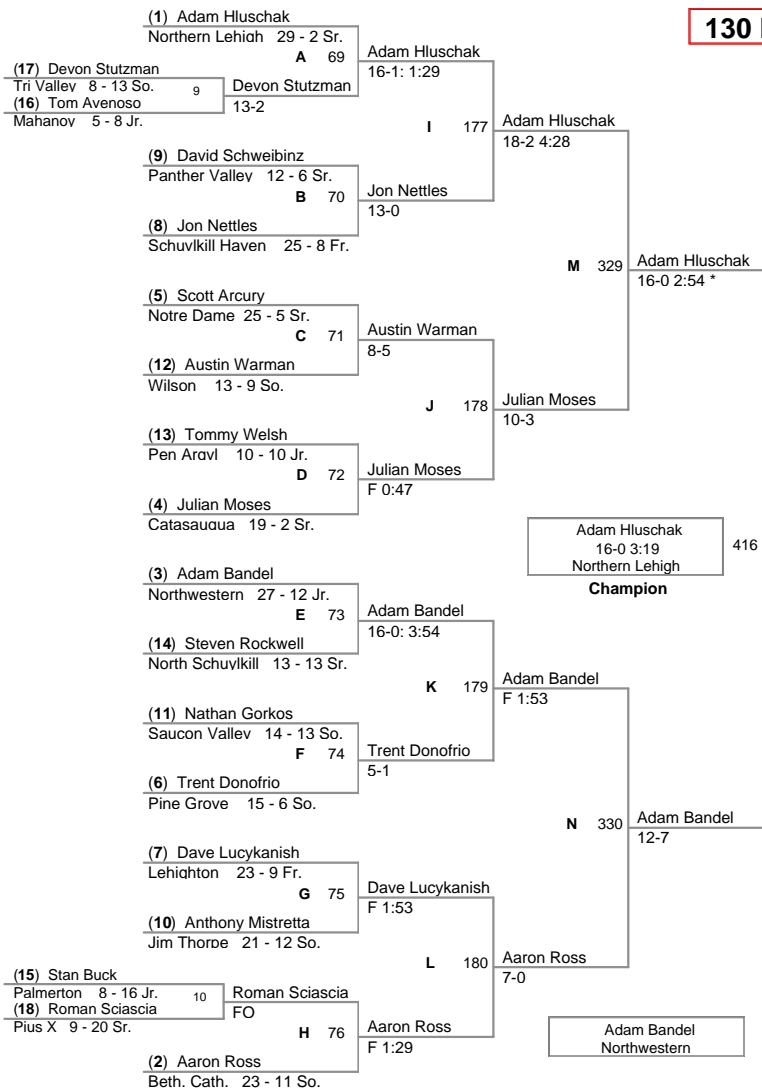

<u>Plc</u>	<u>Points</u>	<u>Team</u>
1	230.0	Northwestern
2	172.0	Northern Lehigh
3	130.0	Beth. Cath.
4	103.5	Wilson
5	98.0	Saucon Valley
6	75.5	Pen Argyl
7	75.0	Pine Grove
8	71.5	Palmerton
9	67.5	Notre Dame
10	56.0	Tamaqua
11	54.0	Lehighton
12	47.0	Tri Valley
13	45.0	Catasauqua
14	43.0	Pius X
15	40.0	North Schuylkill
16	30.0	Panther Valley
17	29.0	Mahanoy
18	28.0	Jim Thorpe
19	15.0	Schuylkill Haven
20	13.0	Allentown CC
21	11.0	Salisbury Twp
22	6.0	Palisades
23		Williams Valley

**103 Lbs**

**112 Lbs**

**119 Lbs**

**125 Lbs**

**130 Lbs**

**135 Lbs**

**140 Lbs**

**145 Lbs**

**160 Lbs**

**171 Lbs**

**189 Lbs**

**215 Lbs**

**285 Lbs**