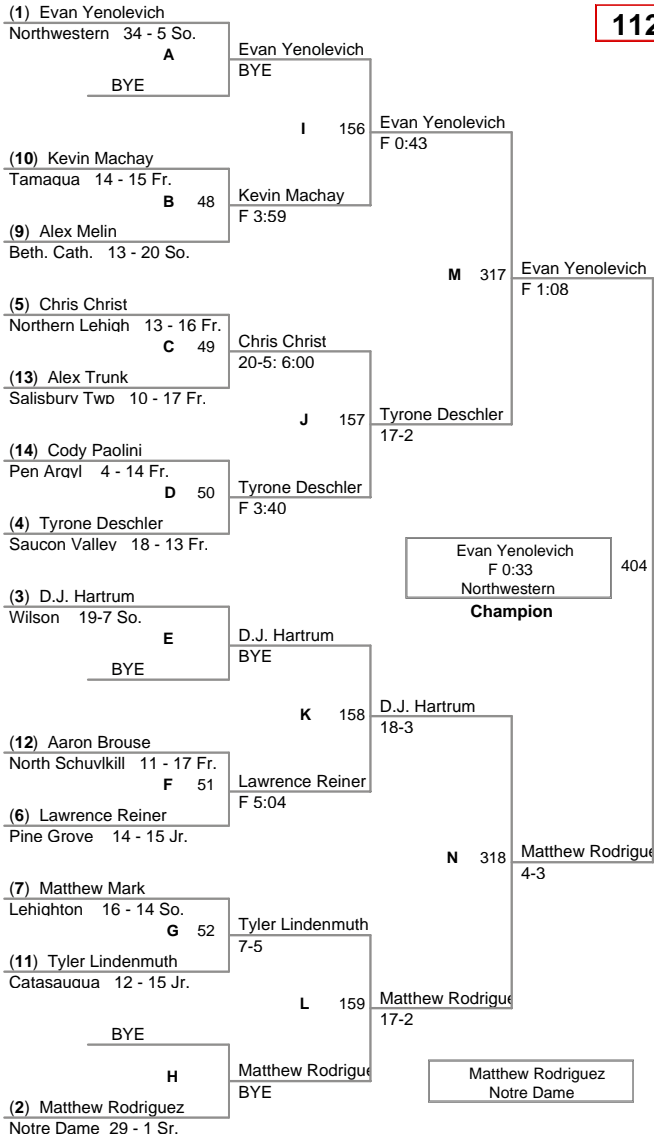

<u>Plc</u>	<u>Points</u>	<u>Team</u>
1	230.0	Northwestern
2	172.0	Northern Lehigh
3	130.0	Beth. Cath.
4	103.5	Wilson
5	98.0	Saucon Valley
6	75.5	Pen Argyl
7	75.0	Pine Grove
8	71.5	Palmerton
9	67.5	Notre Dame
10	56.0	Tamaqua
11	54.0	Lehighton
12	47.0	Tri Valley
13	45.0	Catasauqua
14	43.0	Pius X
15	40.0	North Schuylkill
16	30.0	Panther Valley
17	29.0	Mahanoy
18	28.0	Jim Thorpe
19	15.0	Schuylkill Haven
20	13.0	Allentown CC
21	11.0	Salisbury Twp
22	6.0	Palisades
23		Williams Valley

**103 Lbs**

**112 Lbs**

**119 Lbs**

**125 Lbs**

**130 Lbs**

**135 Lbs**

**140 Lbs**

**145 Lbs**