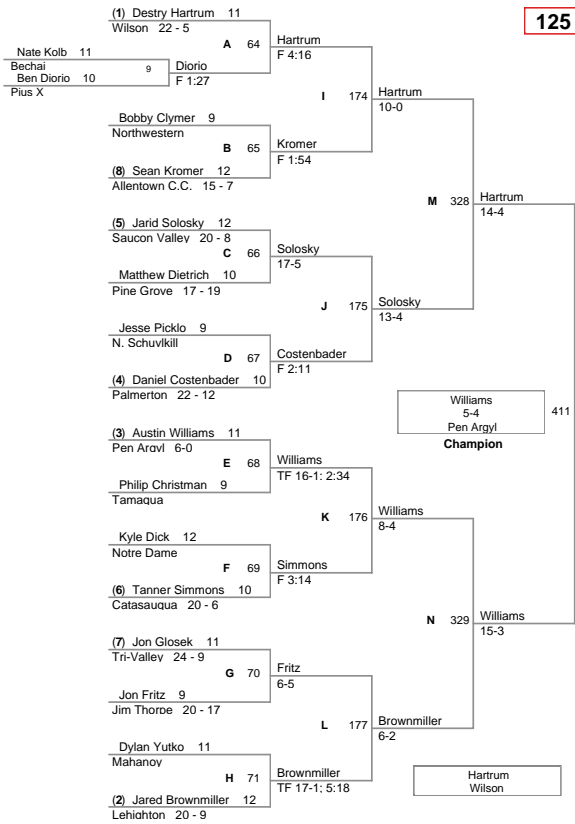

103 Lbs

112 Lbs

Faust
11-4
Northwestern
Champion

Beckage
Pen Aravl

5th Place

6th Place

3rd Place

4th Place

119 Lbs

125 Lbs

135 Lbs

145 Lbs

152 Lbs

160 Lbs

171 Lbs

189 Lbs

215 Lbs

285 Lbs