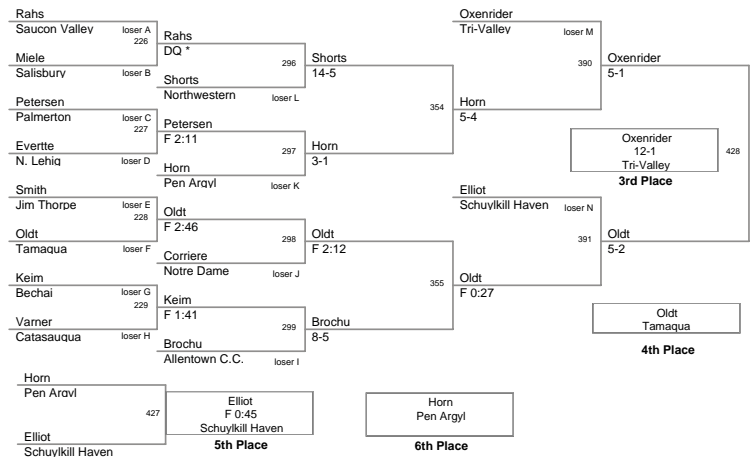

103 Lbs

112 Lbs

Faust
11-4
Northwestern
Champion

Beckage
Pen Aravl

5th Place

6th Place

3rd Place

4th Place

119 Lbs

125 Lbs

135 Lbs

145 Lbs

152 Lbs

160 Lbs

171 Lbs

189 Lbs