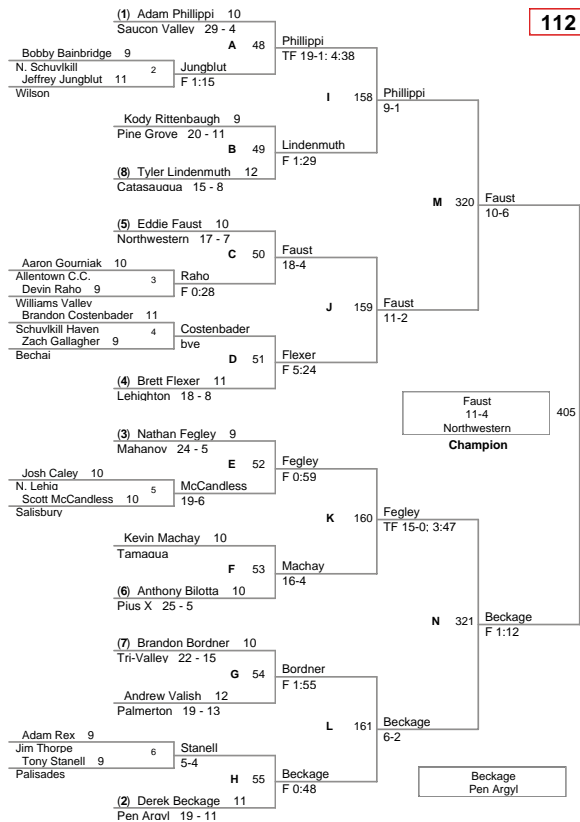

103 Lbs

112 Lbs

Faust
11-4
Northwestern
Champion

Beckage
Pen Aravl

5th Place

6th Place

3rd Place

4th Place

119 Lbs

125 Lbs

135 Lbs

145 Lbs

152 Lbs

160 Lbs

171 Lbs

189 Lbs