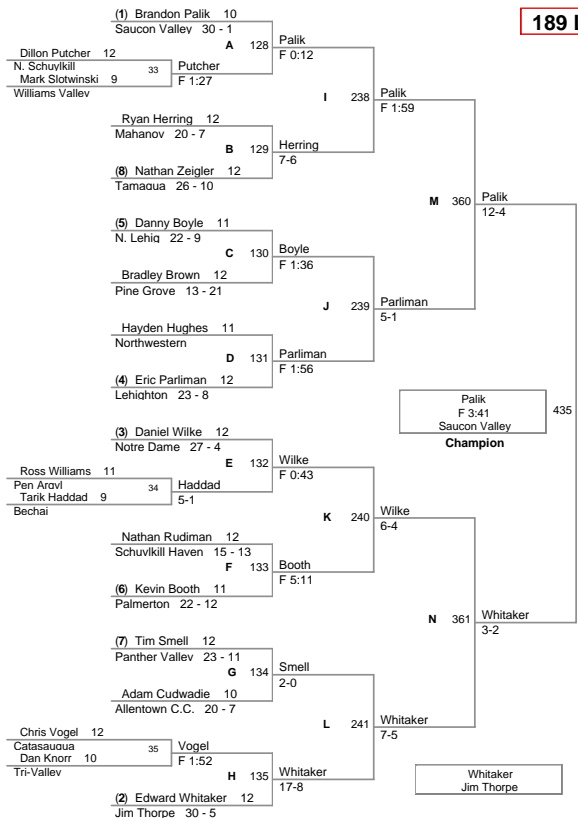

103 Lbs

112 Lbs

Faust
11-4
Northwestern
Champion

Beckage
Pen Aravl

5th Place

6th Place

3rd Place

4th Place

119 Lbs

125 Lbs

135 Lbs

145 Lbs

152 Lbs

160 Lbs

171 Lbs

189 Lbs