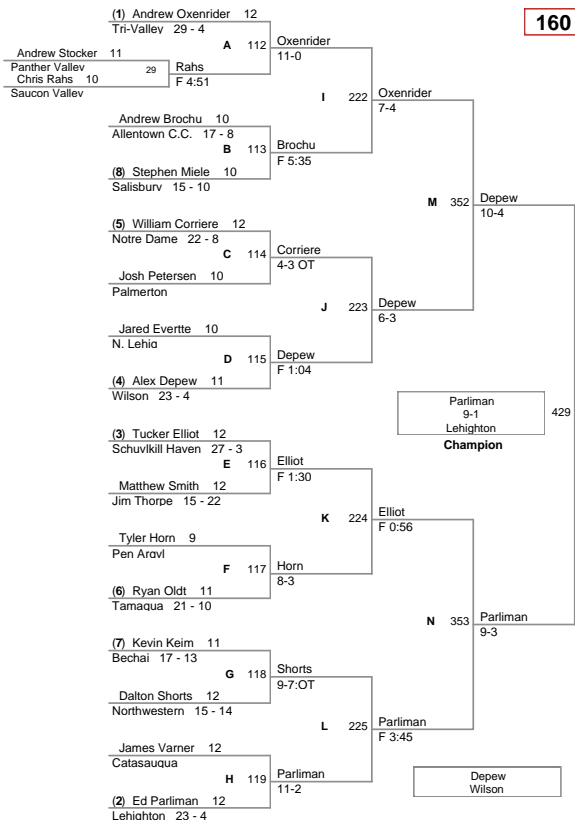

103 Lbs

112 Lbs

Faust
11-4
Northwestern
Champion

Beckage
Pen Aravl

5th Place

6th Place

3rd Place

4th Place

119 Lbs

125 Lbs

135 Lbs

145 Lbs

152 Lbs

160 Lbs

171 Lbs

189 Lbs

215 Lbs

285 Lbs