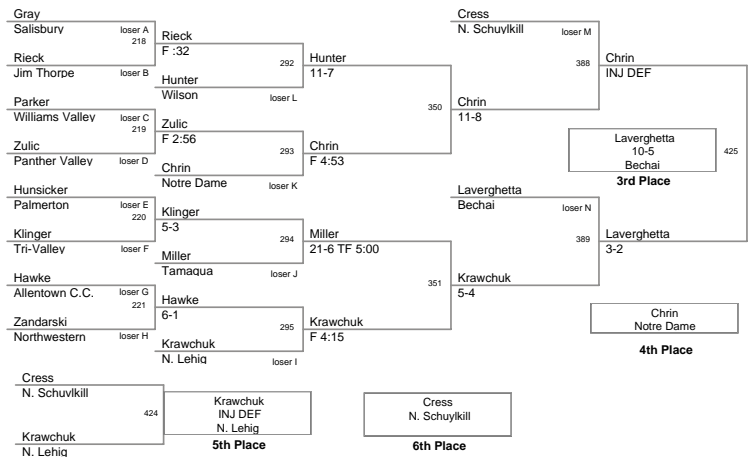

103 Lbs

112 Lbs

Faust
11-4
Northwestern
Champion

Beckage
Pen Aravl

5th Place

6th Place

3rd Place

4th Place

119 Lbs

125 Lbs

135 Lbs

145 Lbs

152 Lbs

160 Lbs

171 Lbs

189 Lbs