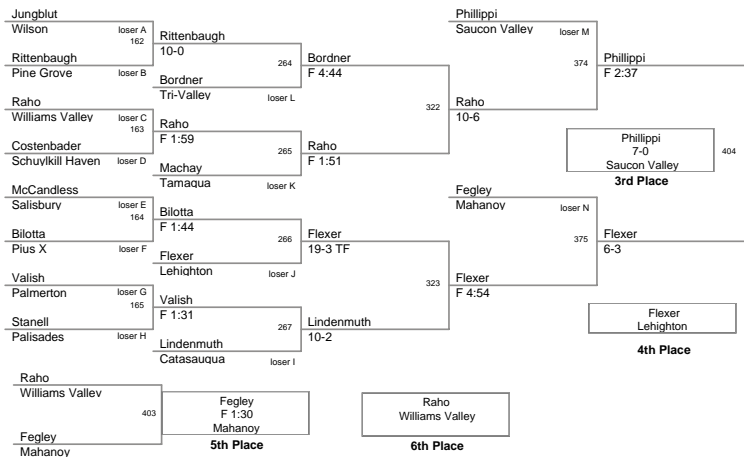

103 Lbs

112 Lbs

Faust
11-4
Northwestern
Champion

Beckage
Pen Aravl

5th Place

6th Place

3rd Place

4th Place

119 Lbs

125 Lbs

135 Lbs

145 Lbs

152 Lbs

160 Lbs

171 Lbs

189 Lbs