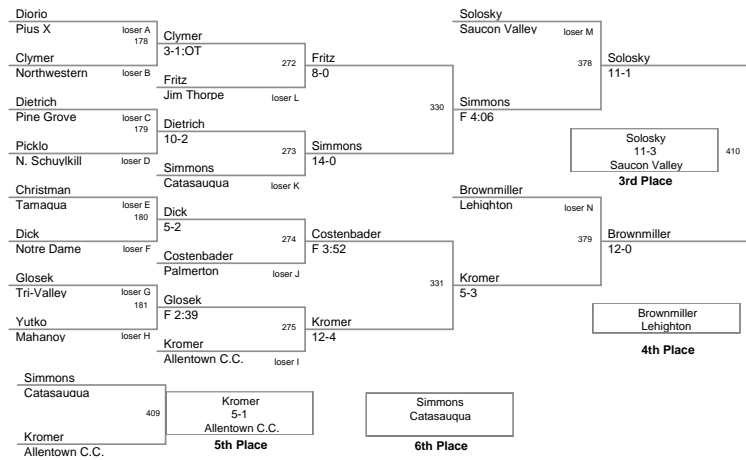

103 Lbs

112 Lbs

Faust
11-4
Northwestern
Champion

Beckage
Pen Aravl

5th Place

6th Place

3rd Place

4th Place

119 Lbs

125 Lbs

135 Lbs

145 Lbs

152 Lbs

160 Lbs

171 Lbs

189 Lbs

215 Lbs

285 Lbs