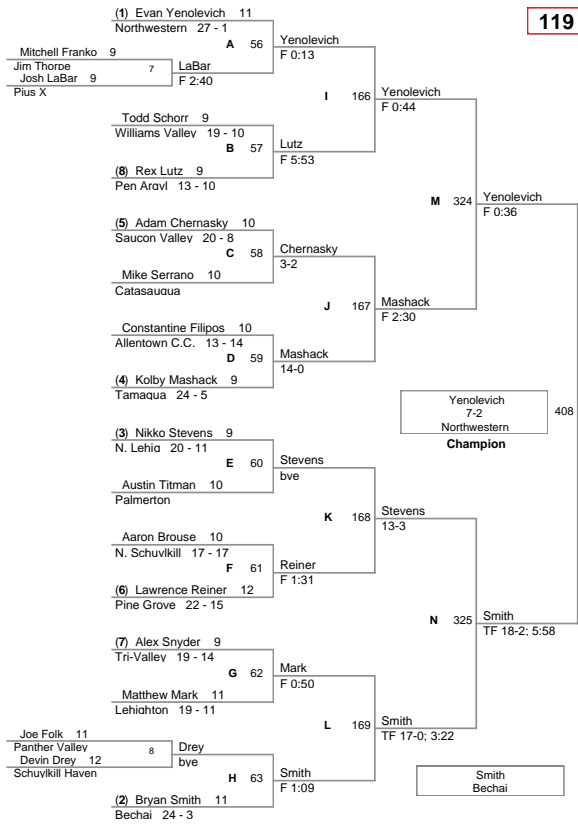

103 Lbs

112 Lbs

Faust
11-4
Northwestern
Champion

Beckage
Pen Aravl

5th Place

6th Place

3rd Place

4th Place

119 Lbs

125 Lbs

135 Lbs

145 Lbs

152 Lbs

160 Lbs

171 Lbs

189 Lbs

215 Lbs

285 Lbs