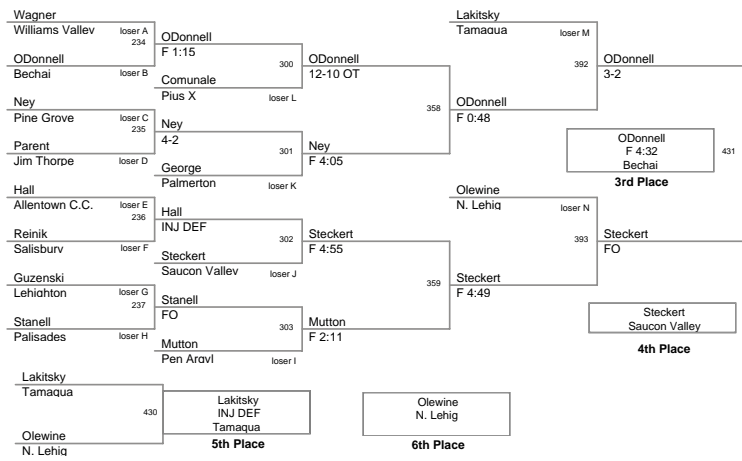

103 Lbs

112 Lbs

Faust
11-4
Northwestern
Champion

Beckage
Pen Aravl

5th Place

6th Place

3rd Place

4th Place

119 Lbs

125 Lbs

135 Lbs

145 Lbs

152 Lbs

160 Lbs

171 Lbs

189 Lbs