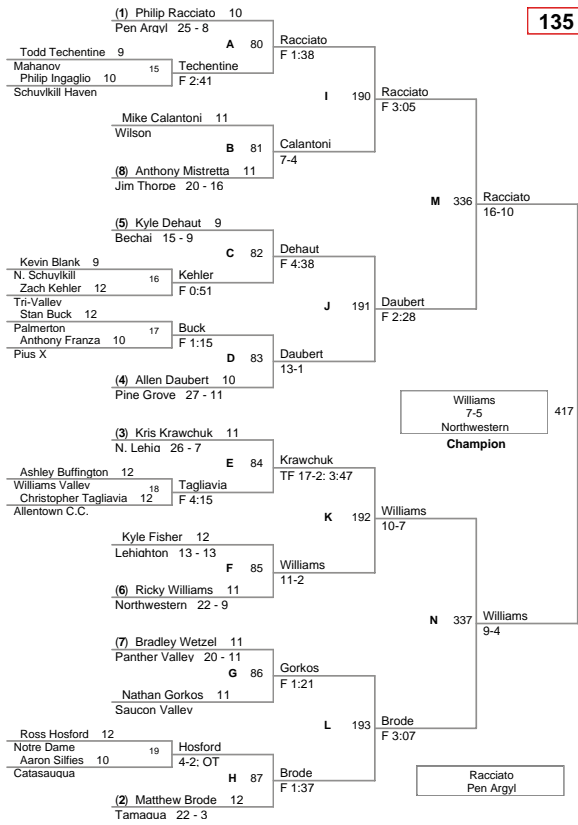

103 Lbs

112 Lbs

Faust
11-4
Northwestern
Champion

Beckage
Pen Aravl

5th Place

6th Place

3rd Place

4th Place

119 Lbs

125 Lbs

135 Lbs

145 Lbs

152 Lbs

160 Lbs

171 Lbs

189 Lbs

215 Lbs

285 Lbs