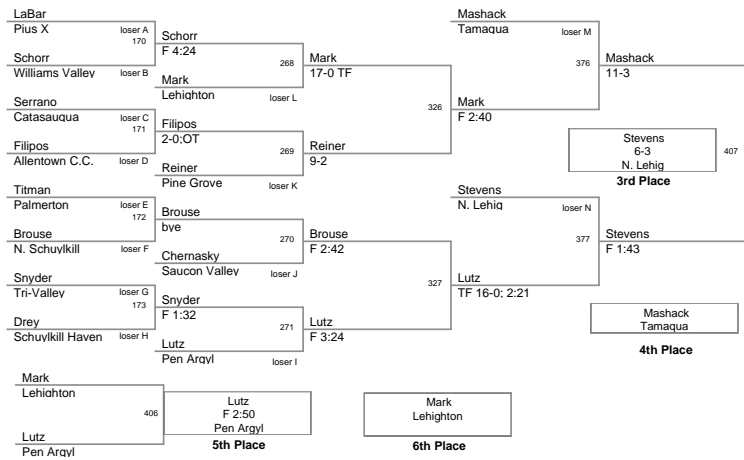

103 Lbs

112 Lbs

Faust
11-4
Northwestern
Champion

Beckage
Pen Aravl

5th Place

6th Place

3rd Place

4th Place

119 Lbs

125 Lbs

135 Lbs

145 Lbs

152 Lbs

160 Lbs

171 Lbs

189 Lbs