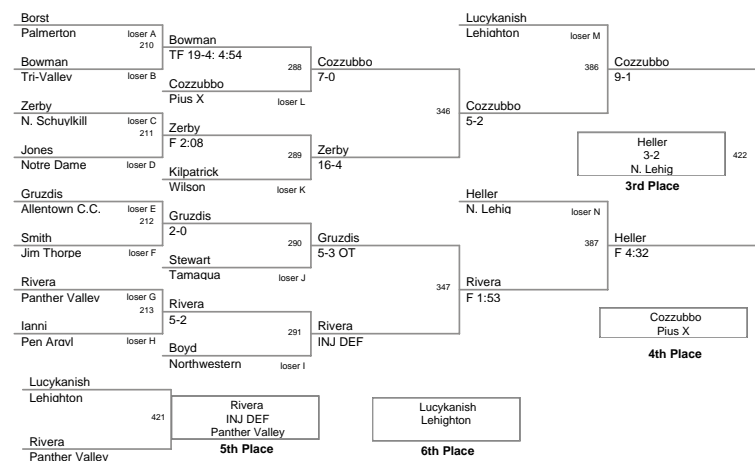

103 Lbs

112 Lbs

Faust
11-4
Northwestern
Champion

Beckage
Pen Aravl

5th Place

6th Place

3rd Place

4th Place

119 Lbs

125 Lbs

135 Lbs

145 Lbs

152 Lbs

160 Lbs

171 Lbs

189 Lbs