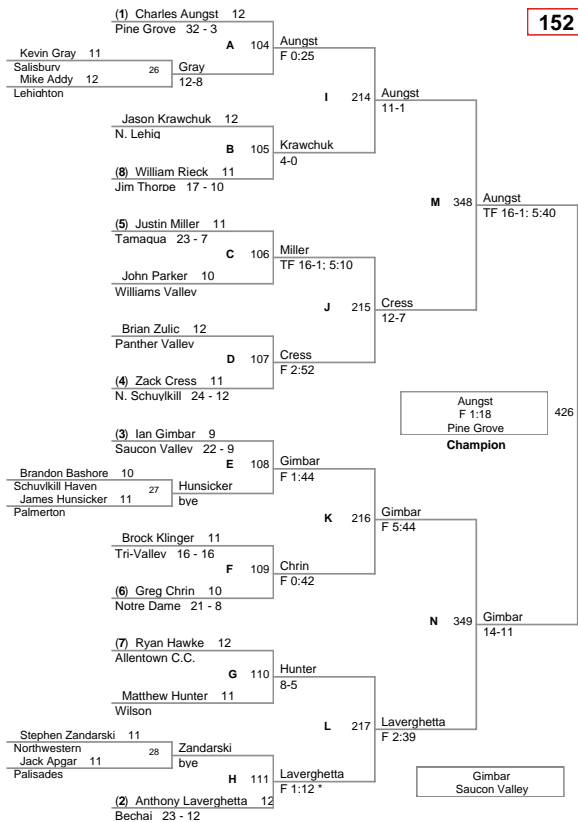

103 Lbs

112 Lbs

Faust
11-4
Northwestern
Champion

Beckage
Pen Aravl

5th Place

6th Place

3rd Place

4th Place

119 Lbs

125 Lbs

135 Lbs

145 Lbs

152 Lbs

160 Lbs

171 Lbs

189 Lbs