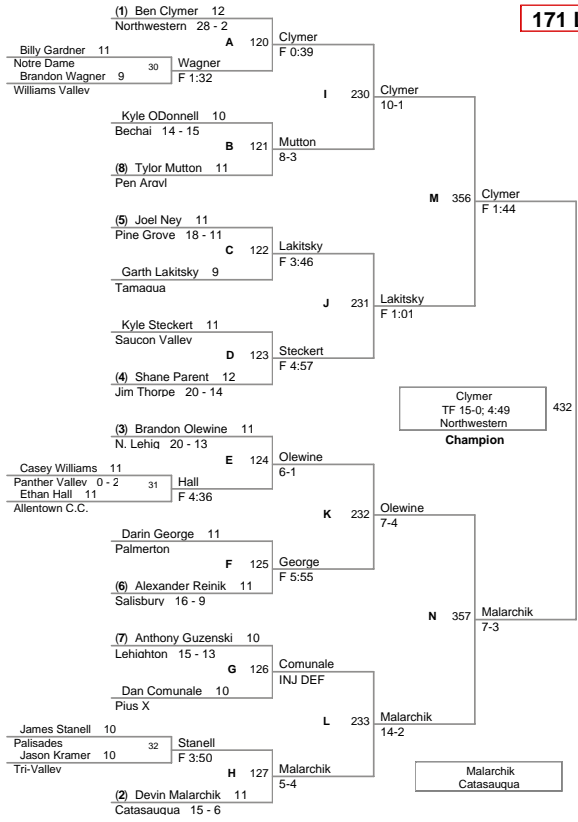

103 Lbs

112 Lbs

Faust
11-4
Northwestern
Champion

Beckage
Pen Aravl

5th Place

6th Place

3rd Place

4th Place

119 Lbs

125 Lbs

135 Lbs

145 Lbs

152 Lbs

160 Lbs

171 Lbs

189 Lbs

215 Lbs

285 Lbs