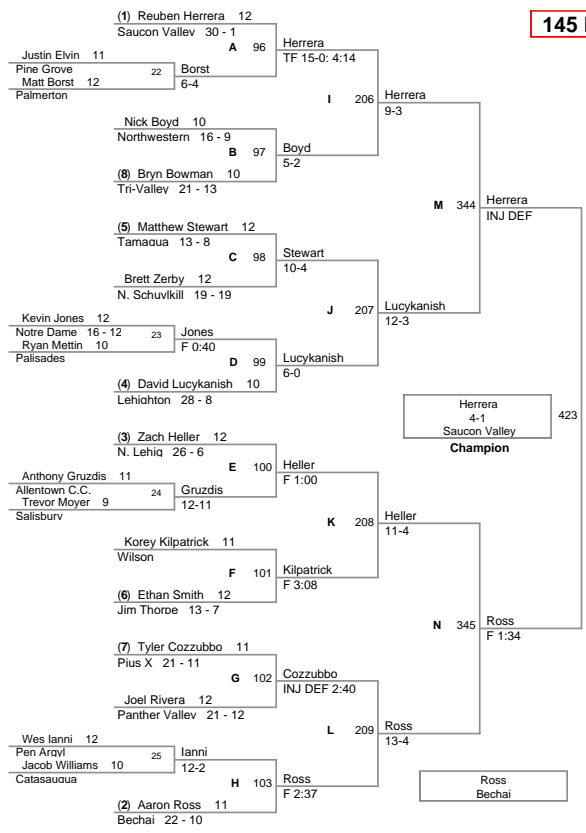

103 Lbs

112 Lbs

Faust
11-4
Northwestern
Champion

Beckage
Pen Aravl

5th Place

6th Place

3rd Place

4th Place

119 Lbs

125 Lbs

135 Lbs

145 Lbs

152 Lbs

160 Lbs

171 Lbs

189 Lbs

215 Lbs

285 Lbs