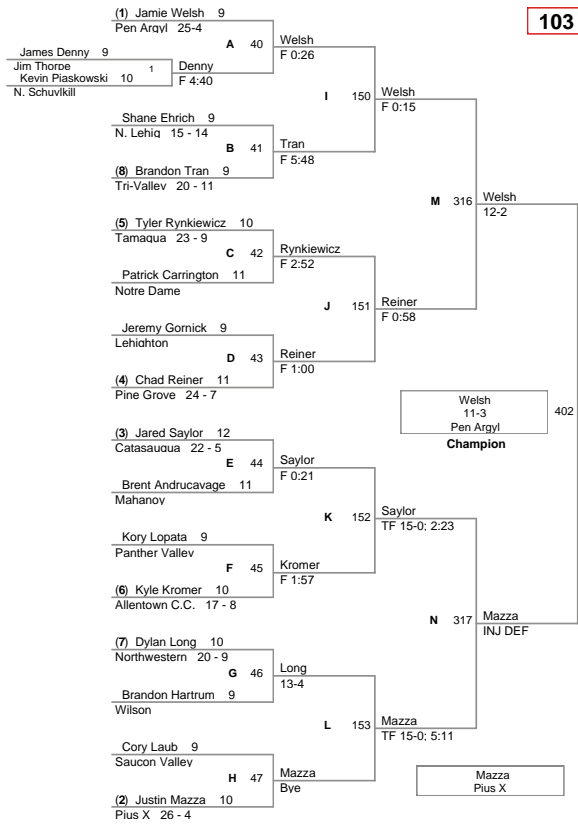

103 Lbs

112 Lbs

Faust
11-4
Northwestern
Champion

Beckage
Pen Aravl

5th Place

6th Place

3rd Place

4th Place

119 Lbs

125 Lbs

135 Lbs

145 Lbs

152 Lbs

160 Lbs

171 Lbs

189 Lbs

215 Lbs

285 Lbs