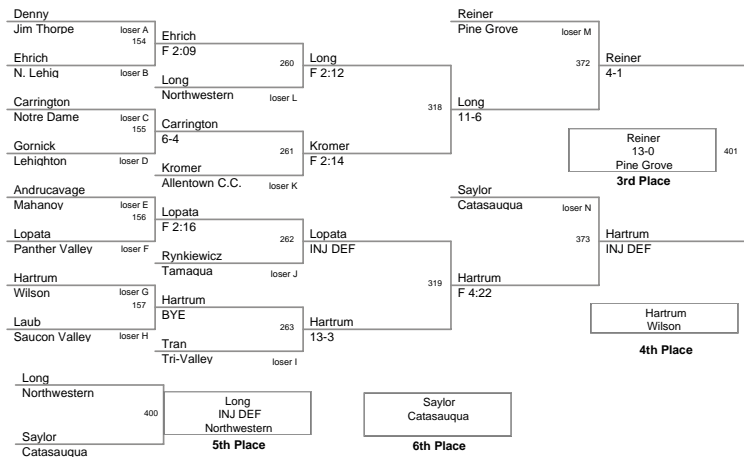

103 Lbs

112 Lbs

Faust
11-4
Northwestern
Champion

Beckage
Pen Aravl

5th Place

6th Place

3rd Place

4th Place

119 Lbs

125 Lbs

135 Lbs

145 Lbs

152 Lbs

160 Lbs

171 Lbs

189 Lbs