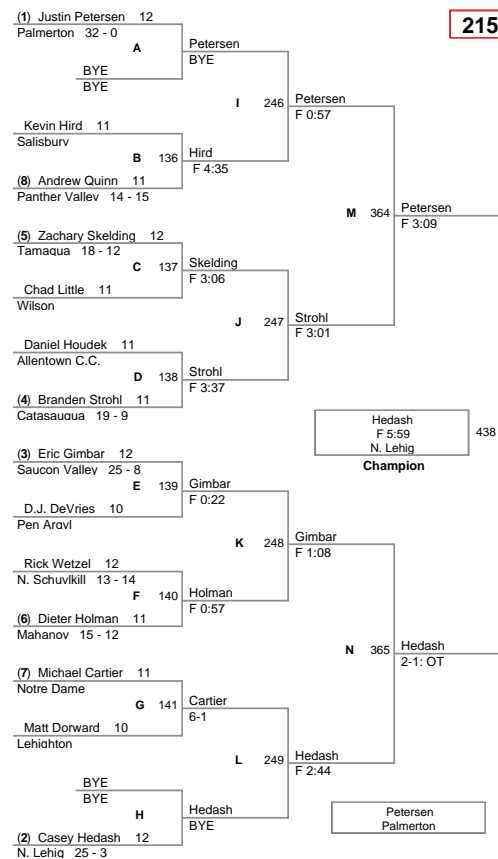

103 Lbs

112 Lbs

Faust
11-4
Northwestern
Champion

Beckage
Pen Aravl

5th Place

6th Place

3rd Place

4th Place

119 Lbs

125 Lbs

135 Lbs

145 Lbs

152 Lbs

160 Lbs

171 Lbs

189 Lbs

215 Lbs

285 Lbs