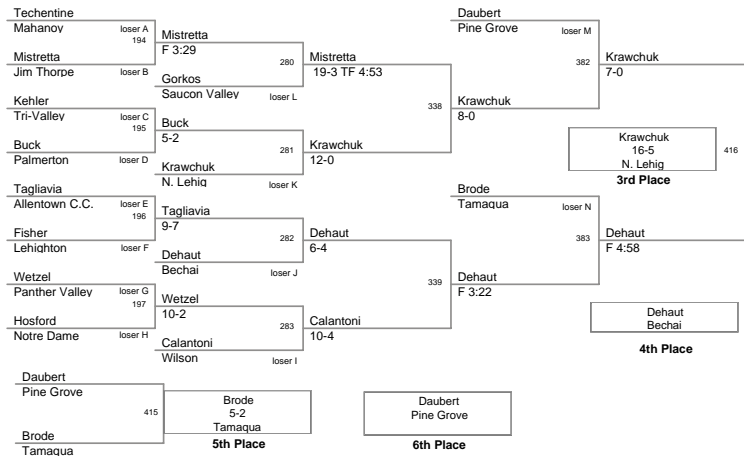

103 Lbs

112 Lbs

Faust
11-4
Northwestern
Champion

Beckage
Pen Aravl

5th Place

6th Place

3rd Place

4th Place

119 Lbs

125 Lbs

135 Lbs

145 Lbs

152 Lbs

160 Lbs

171 Lbs

189 Lbs