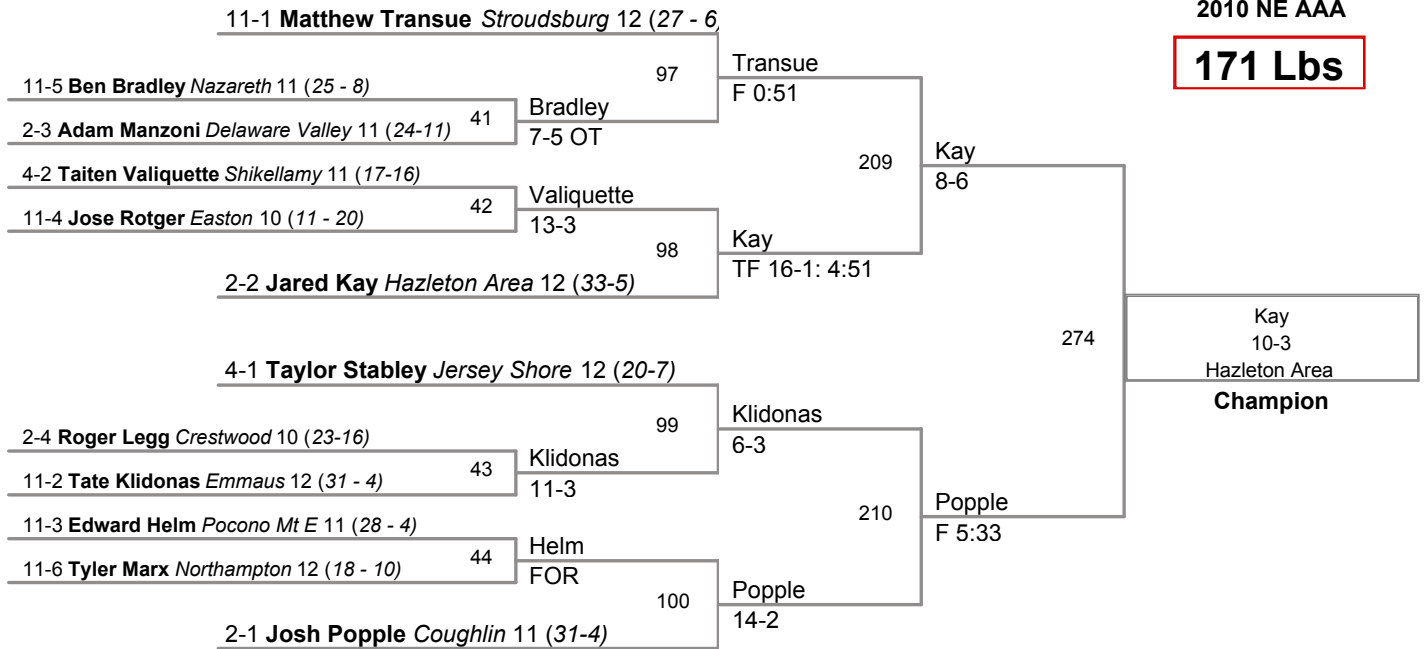

160 Lbs

2-1 Pat LaBuz Hazleton Area 12 (37-1)

4-1 Colby Slonaker Shikellamy 12 (19-11)

LaBuz
3-2
Hazleton Area
Champion

171 Lbs

189 Lbs

215 Lbs

285 Lbs