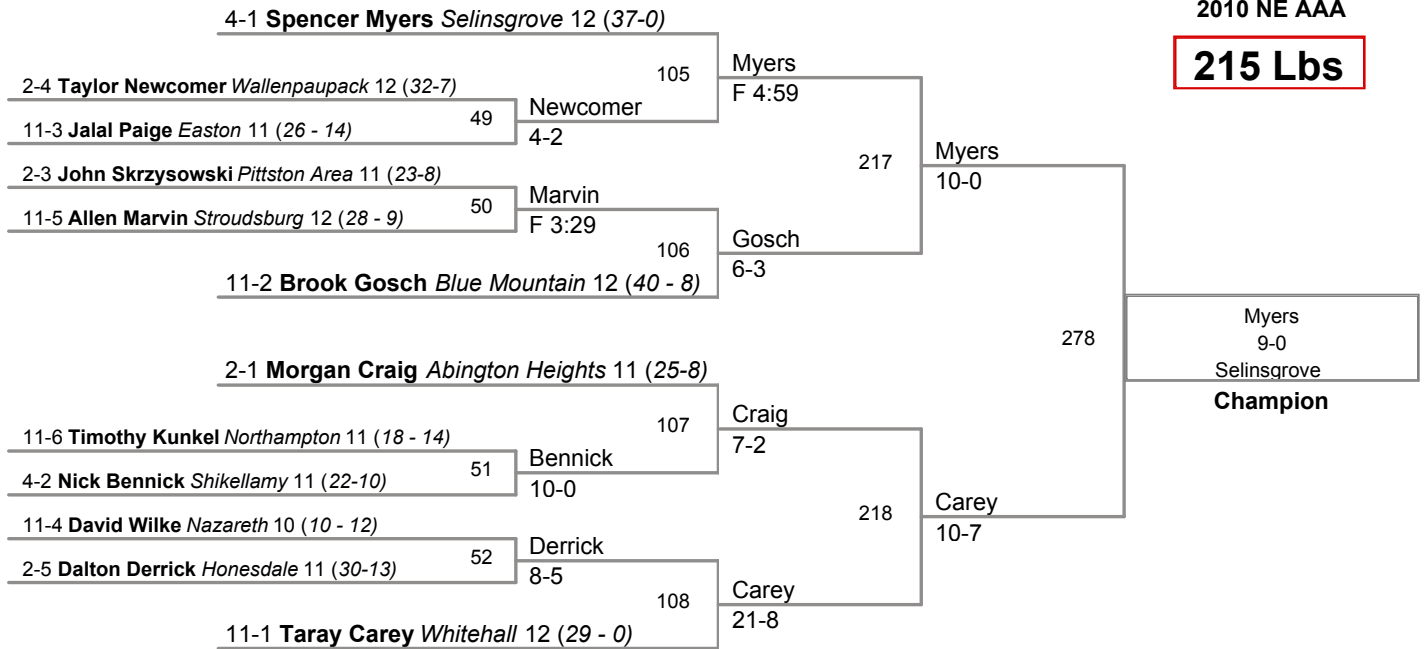

160 Lbs

2-1 Pat LaBuz Hazleton Area 12 (37-1)

4-1 Colby Slonaker Shikellamy 12 (19-11)

LaBuz
3-2
Hazleton Area
Champion

171 Lbs

189 Lbs

215 Lbs

285 Lbs