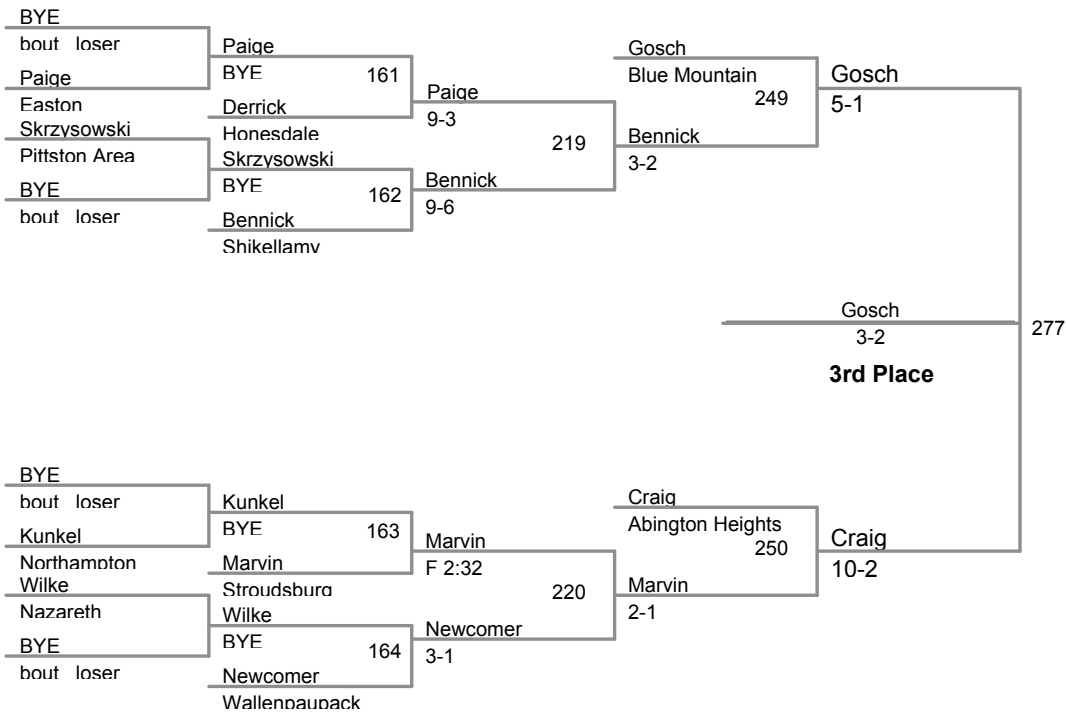

160 Lbs

2-1 Pat LaBuz Hazleton Area 12 (37-1)

4-1 Colby Slonaker Shikellamy 12 (19-11)

LaBuz
3-2
Hazleton Area
Champion

171 Lbs

189 Lbs

215 Lbs

285 Lbs