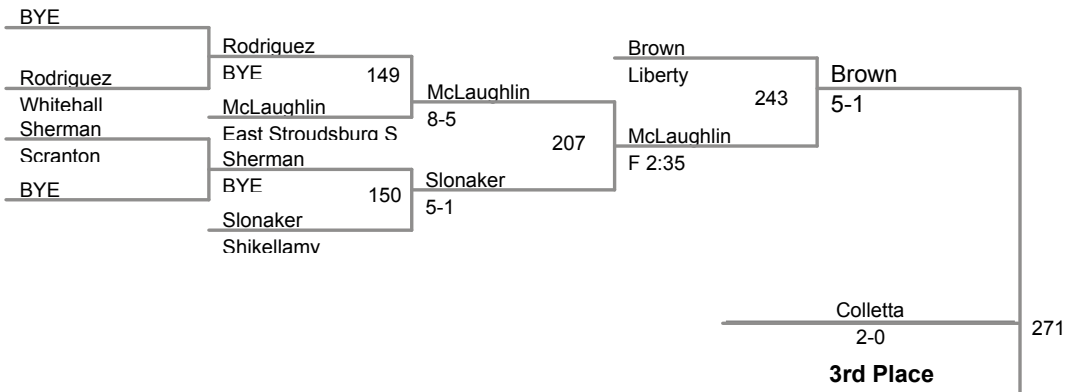

160 Lbs

2-1 Pat LaBuz Hazleton Area 12 (37-1)

4-1 Colby Slonaker Shikellamy 12 (19-11)

LaBuz
3-2
Hazleton Area
Champion

171 Lbs

189 Lbs

215 Lbs

285 Lbs