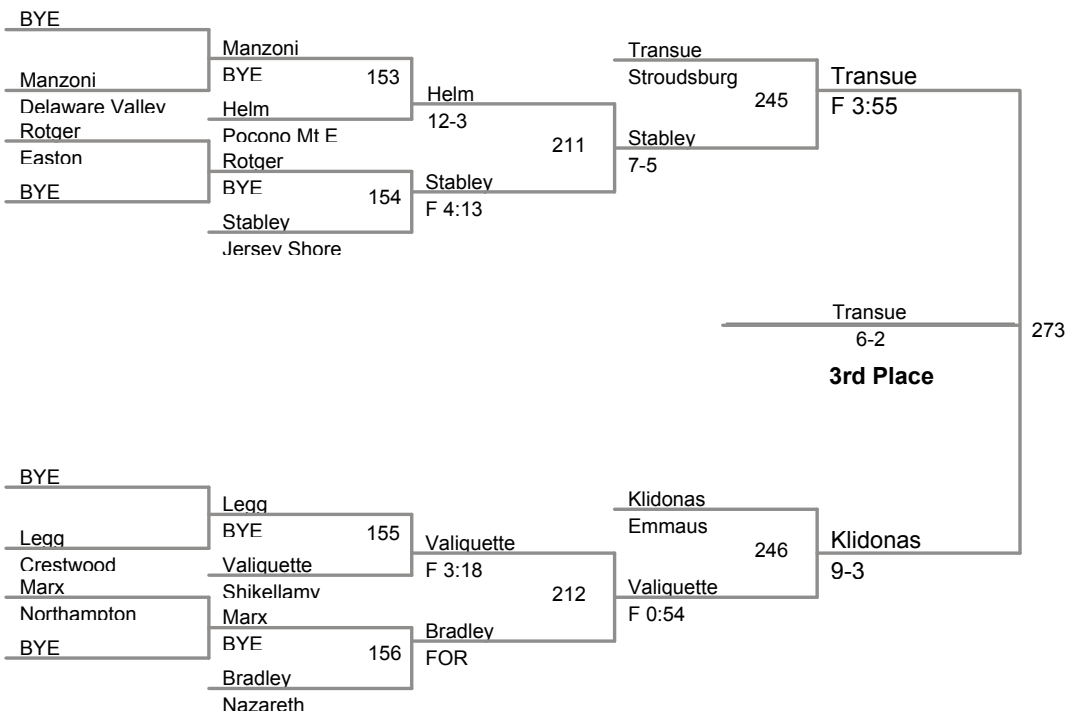

160 Lbs

2-1 Pat LaBuz Hazleton Area 12 (37-1)

4-1 Colby Slonaker Shikellamy 12 (19-11)

LaBuz
3-2
Hazleton Area
Champion

171 Lbs

189 Lbs

215 Lbs

285 Lbs