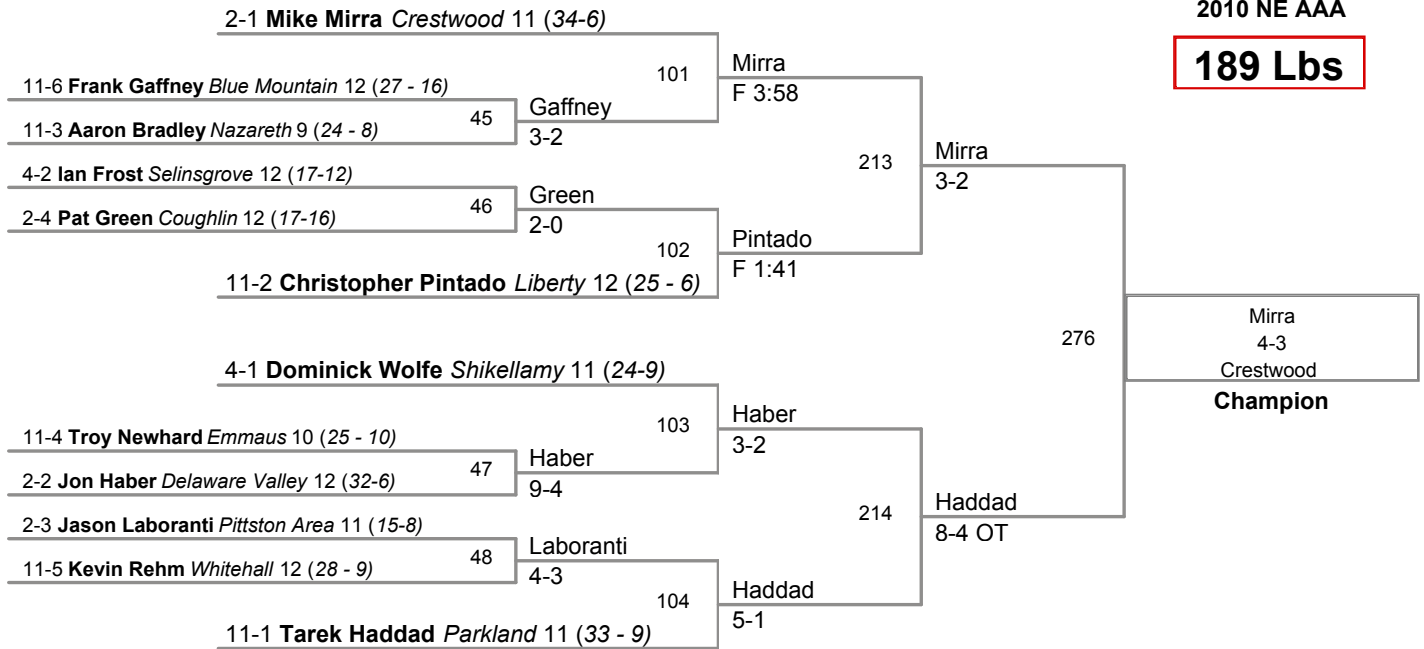

160 Lbs

2-1 Pat LaBuz Hazleton Area 12 (37-1)

4-1 Colby Slonaker Shikellamy 12 (19-11)

LaBuz
3-2
Hazleton Area
Champion

171 Lbs

189 Lbs

215 Lbs

285 Lbs