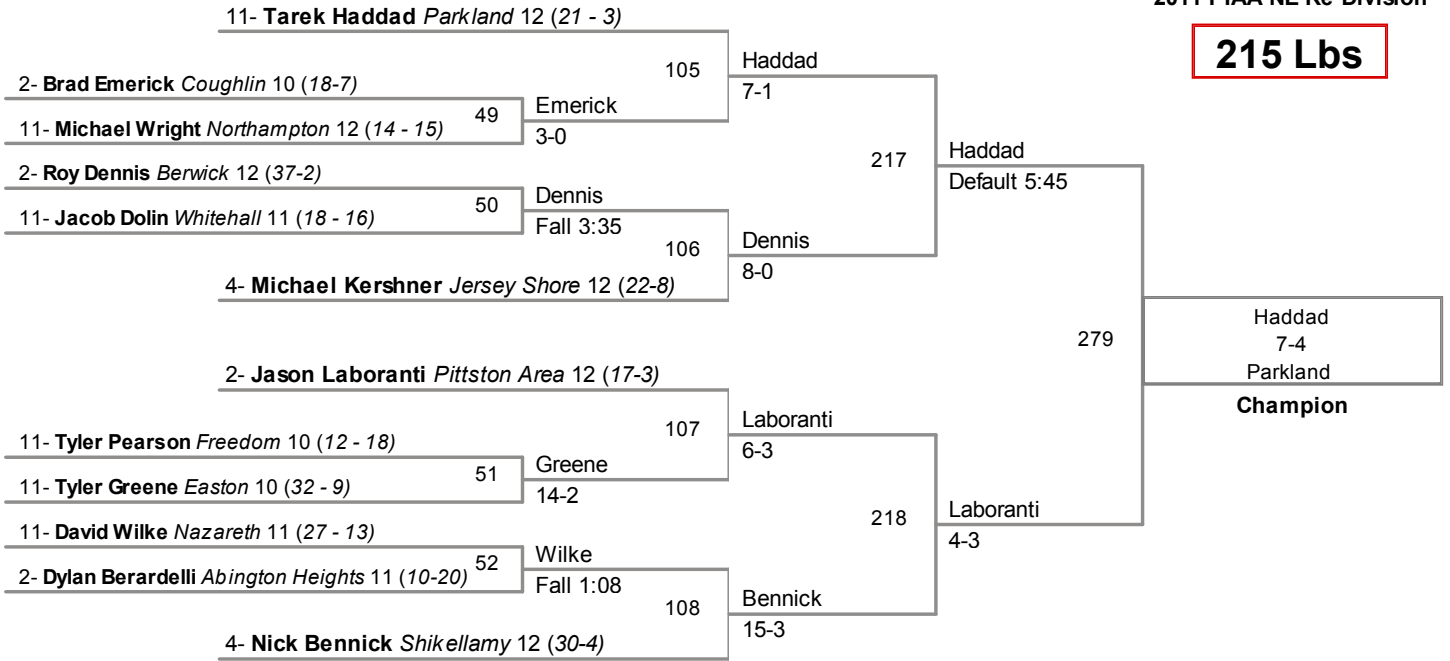

152 Lbs

2- Tim Samec Hazleton Area 12 (33-3)

160 Lbs

171 Lbs

189 Lbs

215 Lbs

285 Lbs

2- Morgan Craig Abington Heights 12 (24-3)