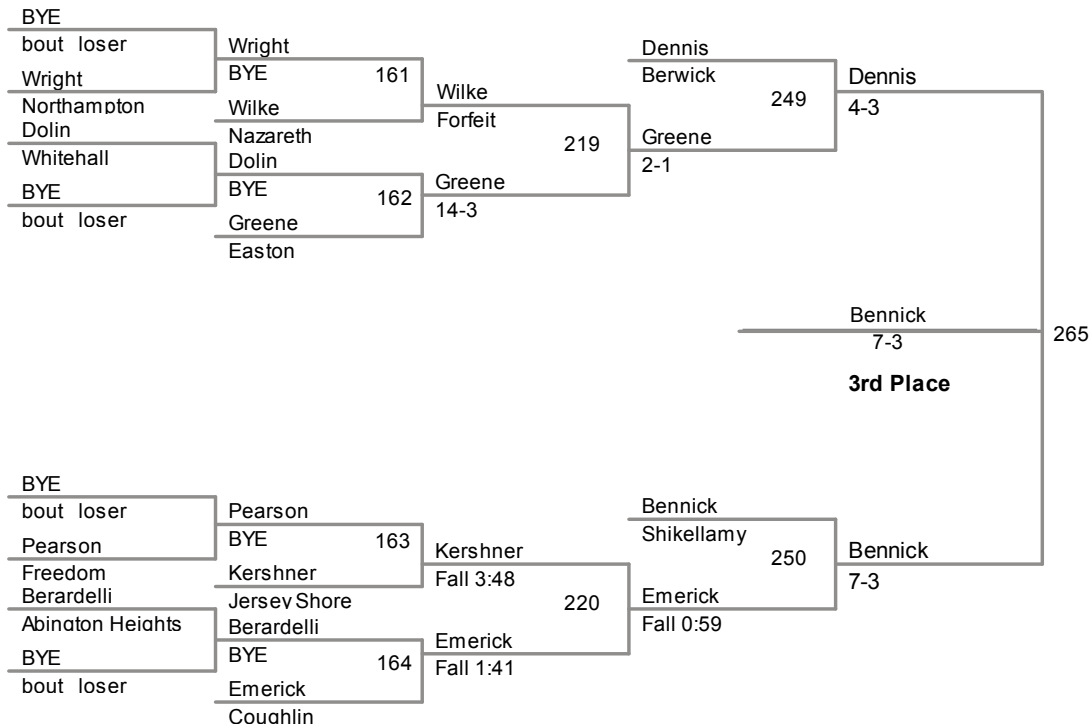

152 Lbs

2- Tim Samec Hazleton Area 12 (33-3)

160 Lbs

171 Lbs

189 Lbs

215 Lbs

285 Lbs

2- Morgan Craig Abington Heights 12 (24-3)