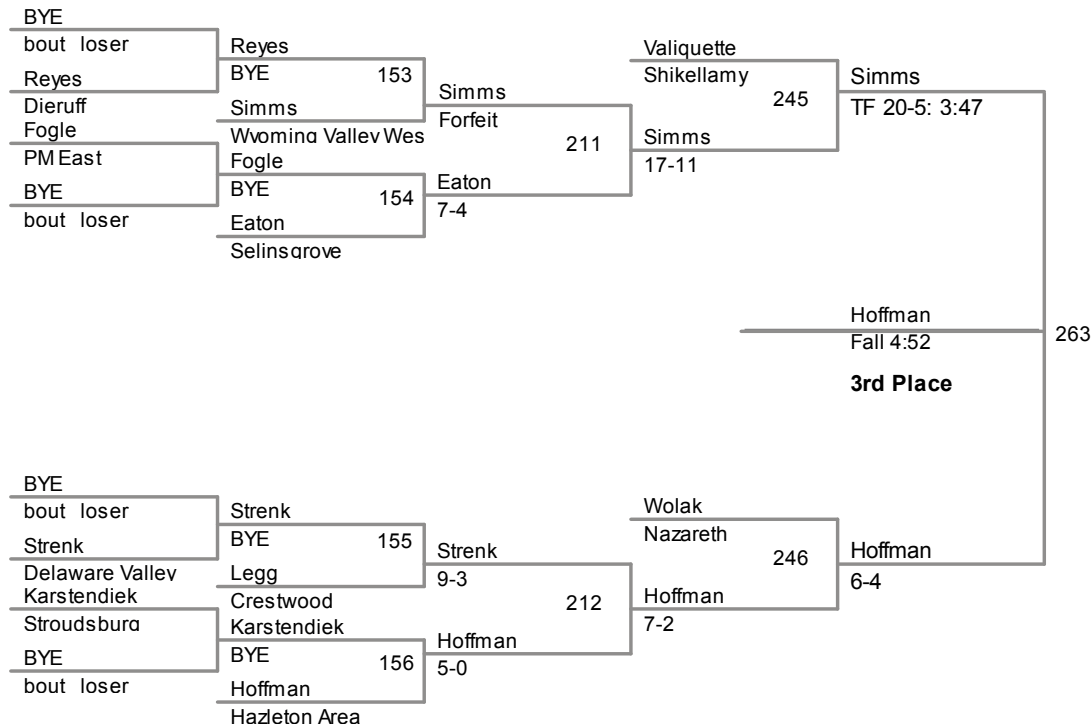

152 Lbs

2- Tim Samec Hazleton Area 12 (33-3)

160 Lbs

171 Lbs

189 Lbs

215 Lbs

285 Lbs

2- Morgan Craig Abington Heights 12 (24-3)