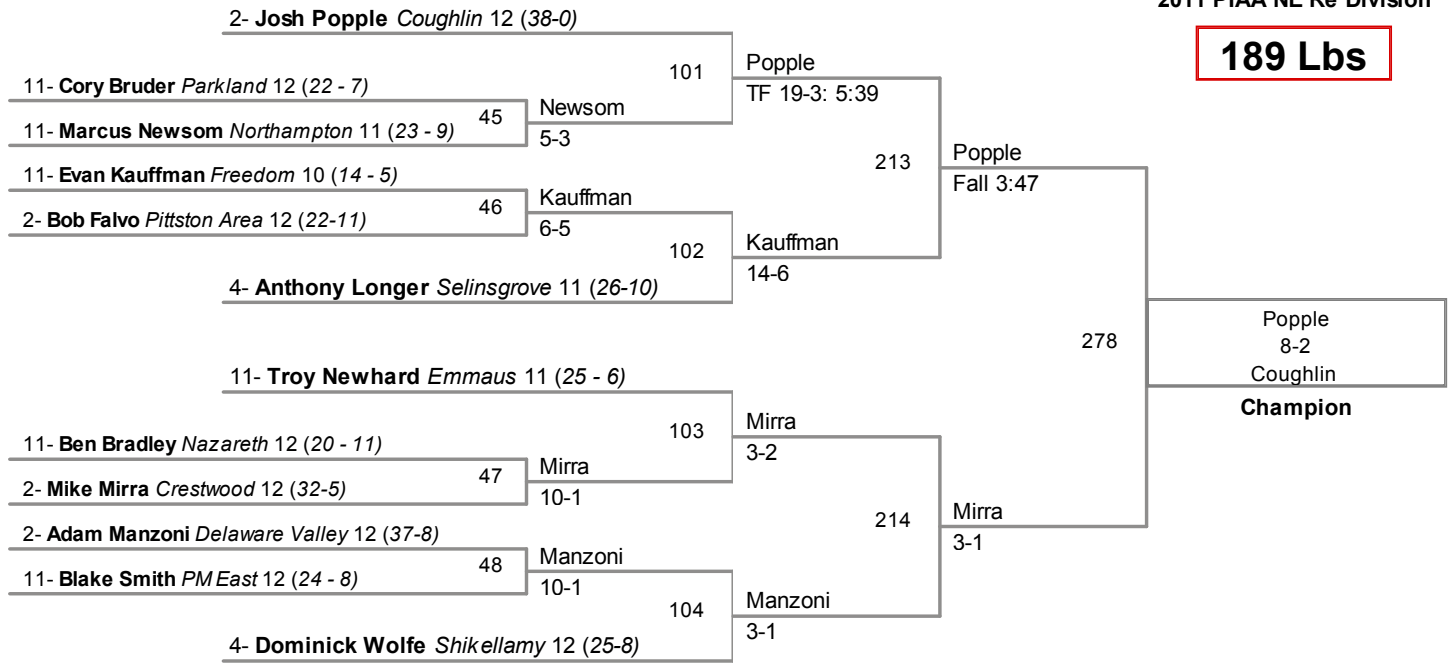

152 Lbs

2- Tim Samec Hazleton Area 12 (33-3)

160 Lbs

171 Lbs

189 Lbs

215 Lbs

285 Lbs

2- Morgan Craig Abington Heights 12 (24-3)