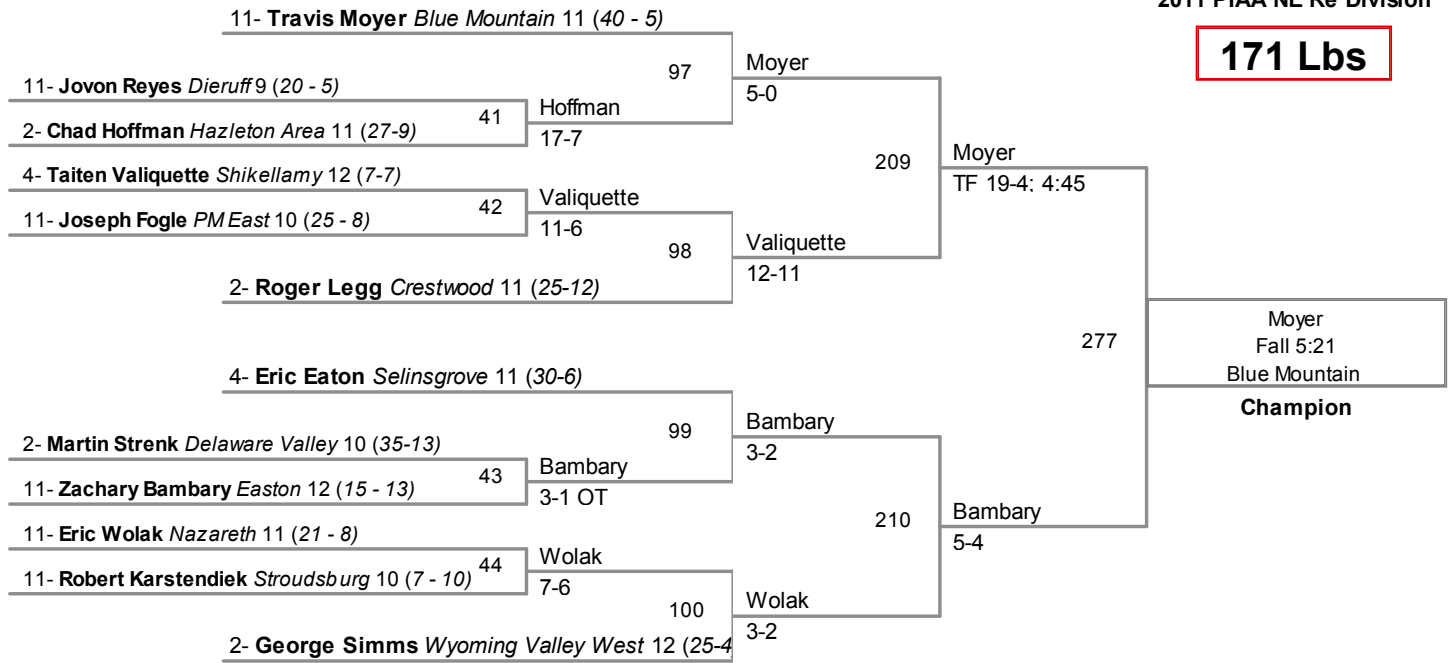

152 Lbs

2- Tim Samec Hazleton Area 12 (33-3)

160 Lbs

171 Lbs

189 Lbs

215 Lbs

285 Lbs

2- Morgan Craig Abington Heights 12 (24-3)